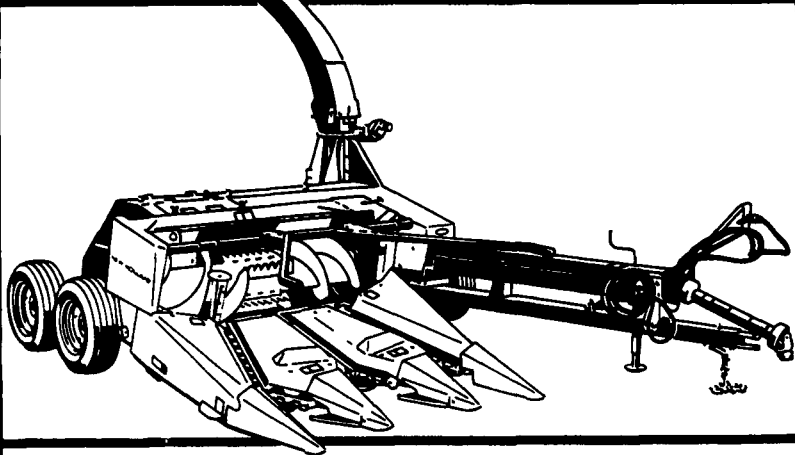

FINALLY...

YOU'RE IN CONTROL

The Model 900 forage harvester puts you in control of your harvest:

- Rugged 21-inch, 12-knife cutterhead for a uniform chop.
- Exclusive flip-up feedrolls provide convenient access to the shearbar and smooth roll scraper.
- Electromagnetic clutches provide instant response in controlling feedroll and attachment drives.
- Optional Metalert® II metal detector protects cutterhead and your valuable animals. Let us show you how the Model 900 puts you in control.

499

CAPACITY AND CONVENIENCE

The Model 499 Haybine® mower-conditioner gives you 12-foot capacity with pivot-tongue convenience, plus:

- Patented Rolareel header—no auger needed.
- Fast, clean cutting from dual sickles.
- Thorough, plug-free conditioning from chevron-design rolls.