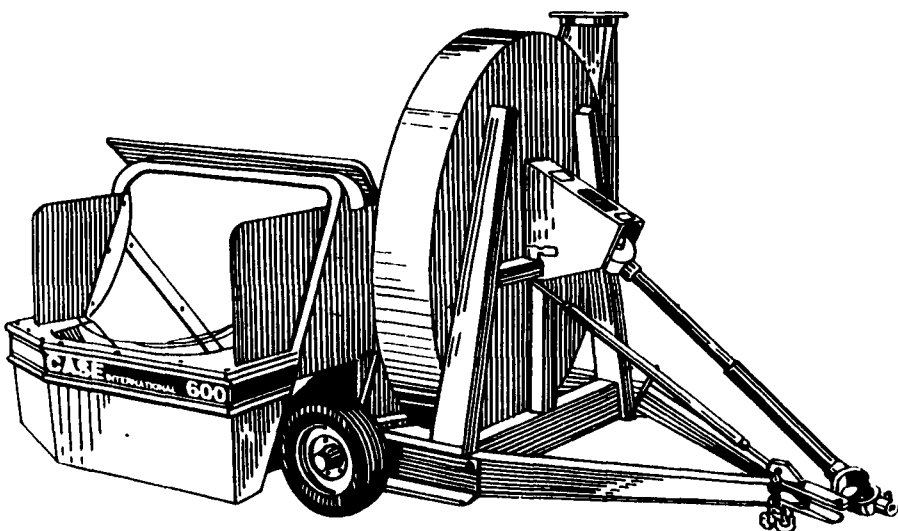

Best Values in New Equipment

FAST-FILL YOUR TALLEST SILOS!

Case International 600 Forage Blowers

For your tall, big-diameter silos, 100 feet or higher, get the 600 Blower. It blows up to 110 tons of haylage or up to 180 tons of corn silage per hour!

- High volume with direct 30° feeding angle
- Drive-in convenience with 30½ -inch extendable hopper
- 37-inch-wide, high-volume hopper.

See these big-capacity blowers now.

OUTSTANDING BALER PERFORMANCE MEANS GREATER NUTRITION AT AN ECONOMICAL PRICE

Case International 8520/8530 Rectangular Balers

These two balers both feature the Case IH center line design. Eliminates turning corners with the crop to get it into the bale chamber, as is common with conventional designs. This saves valuable protein-rich leaves. Also saves time because you don't have to change from field to road position for transport.

Other outstanding features are:

- Low-profile baler design provides excellent visibility to the rear of the baler.
- Low-profile pickup... reduces crop lifting height, saving nutritious leaves
- Hay goes straight into the unique prepacker chamber... regardless of windrow size... for uniform flake and bale density