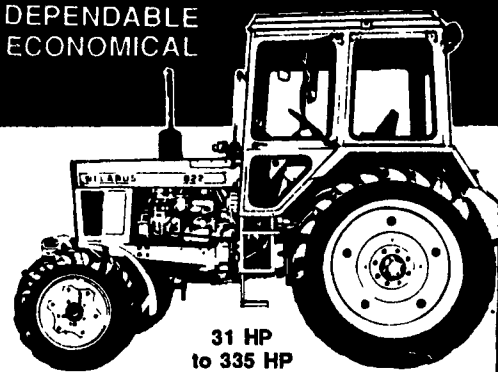

# Belarus

NINETEEN SUCCESSFUL YEARS  
IN AMERICA!

Outstanding Parts Availability

DEPENDABLE  
ECONOMICAL

31 HP  
to 335 HP

**QUALITY TRACTORS BARGAIN PRICES!**  
Full Year Warranty on Parts and Labor  
Join The Move To Belarus

- 31 HP Diesel w/ROPS..... \$7,095
- 36 HP Diesel 4 WD w/ROPS.... \$9,995
- 57 HP Diesel, 4WD w/ROPS ..\$14,200
- 65 HP Diesel 4WD w/Cab.....\$16,600
- 81 HP Diesel 4WD w/Cab.....\$18,800
- 100 HP Diesel 4WD w/Cab.....\$22,700
- 185 HP Diesel 4WD w/Cab.....\$38,800