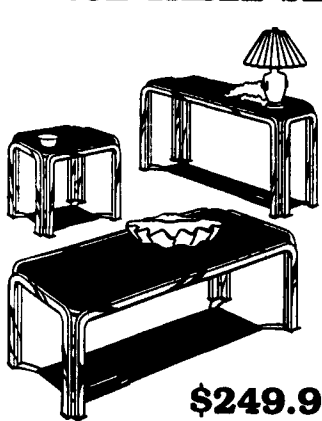

ROCKER RECLINER

Full Size In A Selection Of Colors And Styles.
Reg. Ret. \$629.95

OUR CASH PRICE
\$298.95
WITH COUPON
\$229.88
\$198.88

FACTORY OVERSTOCK

CLIP VALUABLE COUPON

2 PIECE CONTEMPORARY

\$449.95

WHILE SUPPLIES LAST

CLIP THIS VALUABLE COUPON

4 PIECE TABLE SET

\$249.95

CLIP THIS VALUABLE COUPON

4 DRAWER CHEST

Pine Finish and Brass Hardware.
Reg. Ret. \$149.95
OUR CASH PRICE
\$69.95

WITH COUPON
\$39.04

Nobody Can Beat Our Prices. Guaranteed. BRAND NAME BEDDING