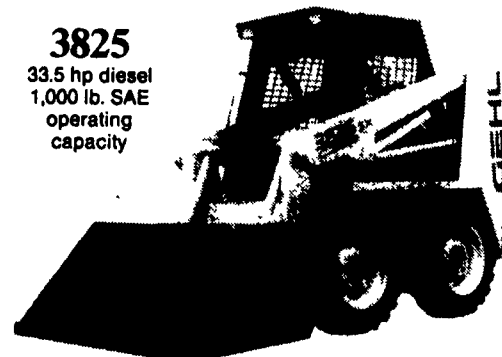

Farm Plan.
A Service of FPC Financial

After Hours Emergency Parts Call:
(717) 626-0885 (717) 626-5159

**Quality New Gehl Hays
In Stock!**

**PACK IT IN WITH THIS NEW
GEHL ROUND BALER!**

With Gehl's
Variable
Chamber
Round
Balers!
Model 1470
In
Stock!

From High Moisture
Balage Hay Crops
To The Toughest
Fodder Baling
Residue You Need
This Quality Gehl
Baler!

**Buy This
Machine**

4625

47 hp diesel
1,350 lb. SAE
operating
capacity

**With This Well Built Backhoe
Attachment**

**With Large Flotation
12:00x16.5 Tires**

- (1) Gehl DC2360 10'4" Cut Disc Mower Conditioner
- (2) Gehl DC2340 9' Cut Disc Mower Conditioner
- (3) MC2245 Center Pivot Swing Frame Mower Conditioner, 12' Cut
- (4) MC2175 9 Foot Mower Conditioner With Tigor Rolls and Hyd. Hitch Swing
- (5) Gehl BU 970 Forage Boxes
- (6) Gehl CB1065 Forage Harvester with Metal Alert
- (7) TR330 3 Row Narrow Cornhead
- (8) HA1210 7 Foot Hay Pickup
- (9) TR3038 2 Row Narrow Corn Head
- (10) FB1580 1000 RPM Hi-Capacity Forage Blower
- (11) Gehl RB1470 Round Baler With Crowder Wheels
- (12) Gehl DM162 3 Pt. 6 Disc Mower
- (13) FB1540 Blower 540 PTO
- (14) MX125 Grinder Mixer
- (15) MS309 V Spreader
- (16) MS 312 V Spreader
- (17) Gehl 1 Ton Lift SL6625 SX Skid Loader
- (18) Gehl SL4625 Diesel Skid Loader
- (19) Gehl SL3825 Diesel 33 HP Skid Loader

3825

33.5 hp diesel
1,000 lb. SAE
operating
capacity

**Self Leveling Loader In Stock
At Binkley & Hurst**

**Low Clearance Ideal Size,
Compact And Powerful, Step
Up To A Quality Gehl
From Binkley & Hurst Bros.**