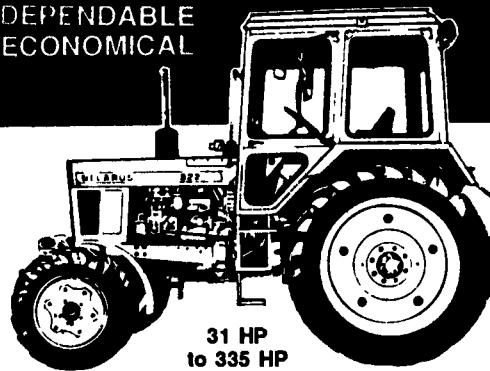

New Berlinville, PA
One Mile North of Boyertown
610-367-2169
FAX: 610-367-6715

Belarus

NINE TEEN SUCCESSFUL YEARS
IN AMERICA!

Outstanding Parts Availability

DEPENDABLE
ECONOMICAL

31 HP
to 335 HP
QUALITY TRACTORS BARGAIN PRICES!
Full Year Warranty on Parts and Labor
Join The Move To Belarus

- 31 HP Diesel w/ROPS.....\$7,095
- 36 HP Diesel 4 WD w/ROPS....\$9,995
- 57 HP Diesel, 4WD w/ROPS..\$14,200
- 65 HP Diesel 4WD w/Cab.....\$16,600
- 81 HP Diesel 4WD w/Cab.....\$18,800
- 100 HP Diesel 4WD w/Cab.....\$22,700
- 185 HP Diesel 4WD w/Cab.....\$38,800