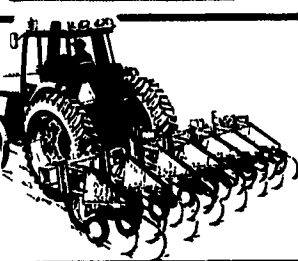

CASE IH 1350 GRINDER/MIXER

- Flotation Tires
- 150 Bushel
- Scales

IN STOCK!
Vertical Extension and 6' Horizontal Extension With Approx. 22 Foot Reach Height

See Binkley & Hurst Soon!

In Stock At Binkley & Hurst Bros. Now! Get A Quality Case IH Maxxum Tractor With Features You Want, Come On In and Check Them Out!

Super Deal Waiting For You At Binkley & Hurst Bros. Now! Model 5230 4x4 Power Shift 90 HP. You'll Like This One!

Binkley & Hurst Bros. has a very Handle, Compact, Powerful Case IH 80 HP Maxxum Model 5220 In Stock For You! Power Shift and Auto. Forward & Reverse Shuttle - No Clutch Shifting

If You Purchase This New Case IH 950 Planter Now, You Can Save An Extra 5% Discount With Good Financing Terms Available

We Have One New 6 Row **CASE IH 950 CYCLO® AIR PLANTER**

Let's Make A Deal Today!

See Binkley & Hurst Bros. for all your row crop cultivator needs!

Check with us for your size

You'll get aggressive weeding in a wide range of crops and field conditions with a 6-row Case International 183 cultivator. Its precision ground tools penetrate to pre-selected depths for thorough cultivation without sway, wobble, or sidehill drift. Choose Vibra Shank™ tooling for pulverizing clods and knocking out weeds in rough field conditions. Or you can use Vibra Fine™ tooling with S-shaped spring teeth for smaller weeds or lighter soil conditions at high speed, close cultivation of young seedlings. For a rugged, reliable cultivator that wastes weeds season after season, come see us for a Case International 183 cultivator.