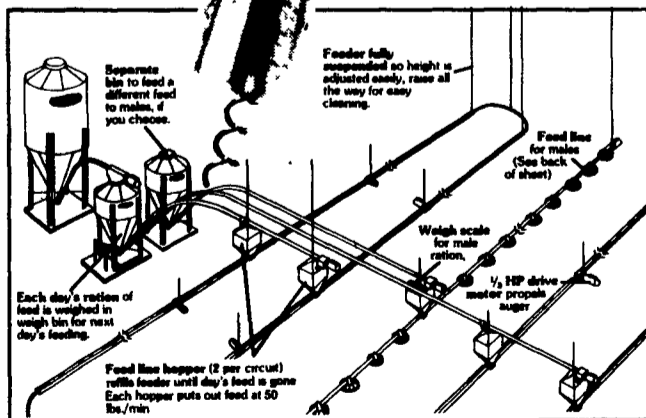

Chore-Time's new and exciting auger system is so fast it fills all troughs in a 500-ft. house in only 5 minutes — then all birds eat simultaneously. No picking over of feed. It's the ultimate breeder feeder!

• Feed fast — less competition, less stress, better performance, less picking over of feed. • Easy to operate, no feed loss, no mess, no maintenance. • Uniform action throughout the entire house. • Available with heavy-duty or "light-duty" grill. • Use Chore-Time WEIGH-MATIC® bin to allocate daily ration before feeding.

Chore-Time's new auger system is so fast it fills all troughs in a 500-ft. house in only 5 minutes — then all birds eat simultaneously. No picking over of feed. It's the ultimate breeder feeder!

Chore-Time WEIGH-MATIC® System