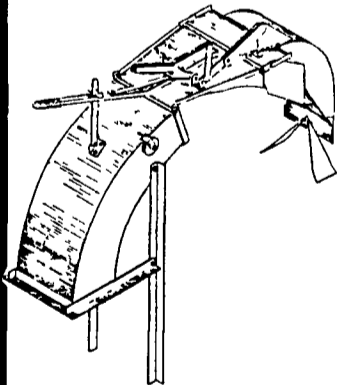

Lancaster Level-Flo Silage Spreaders

These Silage Spreaders
Will Give You Years
Of Dependable Service.

We Have Lancaster
Level-Flo Systems
and Silo Pipes In
Stock - Ready For
Installation

The Solution to Bottom Unloader Problems... from the Silo Unloader Expert

Big Jim B.U.C.S.