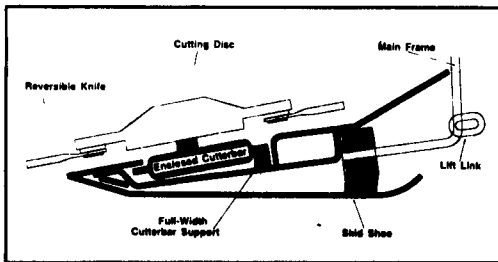

COST CUTTERS

Gehl has two all new disc mower conditioners to cut your crop down to size, fast and easy. The DC2340 has 7 discs and a 9 foot cutting width, the DC2360 has 8 discs, and a 10 1/2 foot cutting width.

Standard hydraulic tongue makes it easy to position the unit without leaving the tractor seat.

GEHL

A sturdy cutterbar support frame extends beneath the entire cutterbar. This design shields the cutterbar from direct impact with rocks or other field obstructions.

- High speed discs — Each disc has two knives to slice through the toughest crops and conditions the disc gear drive operates in an oil bath for long life.
- Sturdy frame — Cradles the cuttersbar for extra protection and durability
- 540 or 1,000 rpm driveline with equal-angle hitch for smooth power transfer.