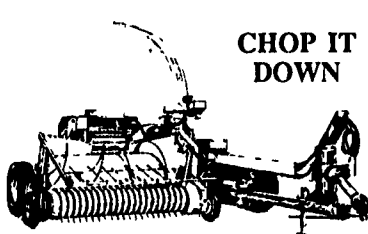

- High speed discs — Each disc has two knives to slice through the toughest crops and conditions the disc gear drive operates in an oil bath for long life.
- Sturdy frame — Cradles the cuttersbar for extra protection and durability
- 540 or 1,000 rpm driveline with equal-angle hitch for smooth power transfer.

IF YOU CHOP HAYLAGE AND WANT TOP PERFORMANCE FOR A GOOD START THIS SPRING, GET A GEHL 1065 SUPER CHOPPER FROM BINKLEY & HURST NOW!

CHOP IT DOWN

Gehl forage harvesters get the job done faster with these performance features: