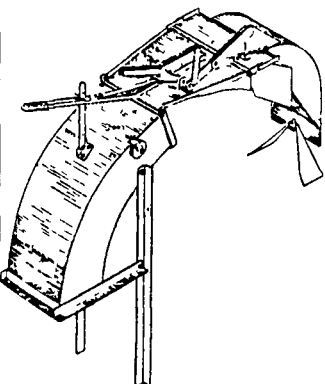

\$790 20' Gol. Cutter Chain
\$770 20' Gol. Conveyor Chain

2 1/2 Yr. Warranty

No. 2 Rexnord chain 5/8 link pins
36 Month Full Warranty
20' chain..... List \$1500
Reduced To...\$990

★ Get More Wear From Your Sprockets ★
Quality Proven Parts

DeMuth
AGRI-PRODUCTS

12x20 Harvestore galv. gooseneck\$675

MARVIN ZIMMERMAN

Lititz, PA 17543
717-733-4449 • 940-8811
Not Affiliated With A.O. Smith

Lancaster Level-Flo Silage Spreaders

These Silage Spreaders Will Give You Years Of Dependable Service.

We Have Lancaster Level-Flo Systems and Silo Pipes In Stock - Ready For Installation

Move 'Em Out!

NEW! Cen-Trak™ Power Drive Unloader

Meet Cen Trak! The new and better concept in single cable unloaders. Simple dependable power drive design eliminates