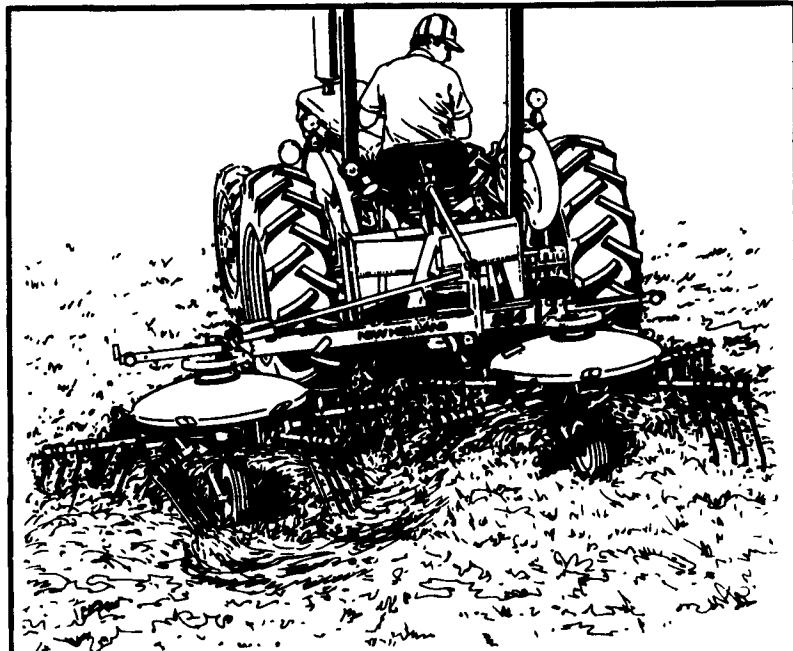

## PLOW BIG SAVINGS ON GENUINE GARRETT TURBOS

Don't miss this opportunity to plow some big savings on Genuine Garrett Factory Remanufactured Turbochargers. Your Authorized Garrett Distributor Penn Diesel Service should have a turbocharger or cartridge that fits your tractor, combine, or other farm equipment. If it's a turbocharged Ag engine, there's most likely a Garrett turbo on it. Look at the following list of OE's. There's a reason why they specify Garrett turbochargers for their engines.

# It's a tedder! It's a rake!

It's the Model 254 rake tedder from Ford New Holland. It teds hay, rakes a swath into a windrow, rakes two windrows into one, moves crop away from trees and fences. Do it all with the "254."