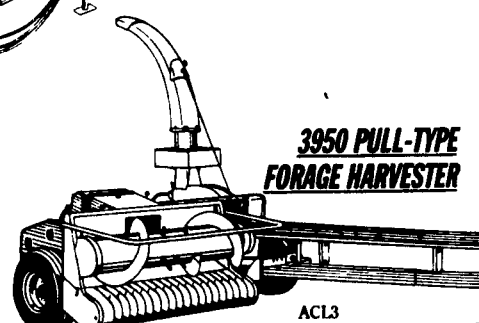

717-949-2000

KELLER BROS.

RD 7 Box 405
 LEBANON, PA

J & L hay-saver feeds 20 cattle.
 New, improved, round hay-bale feeder feeds large or small hay bales along with square bales. It proves to save hay. This feeder is built of heavy 1 1/4 " pipe and 1/4 " steel for ring. Available with 1/4 " steel or treated 3/4 " plywood floors. This 1,200 lb. feeder is built to last.

Call for more information.
J & L Equipment
 St. Thomas, PA
(717) 369-2637

JOHN DEERE

**HAY TOOLS:
 ALL KINDS,
 ALL READY**

- See the biggest selection.
- 750-...1,000-...1,050-...1,500-...and 2,000-pound round bales. Surface wrap or twine tie with the two largest.
- Four square balers that make bales that stack like bricks.
- Mower/conditioners: rotary disk and sicklebar models, from 7-ft. 3-in. to 16-ft.
- Plus mowers, self-propelled wind-rowers, tedders, rakes, forage harvesters, and other equipment.

NEW 385 BALER

328 SQUARE BALER

1219 MOWER/CONDITIONER

3950 PULL-TYPE FORAGE HARVESTER

GOOD DEALS... AND A GOOD DEAL MORE

PREVIOUSLY-OWNED EQUIPMENT

TRACTORS

JD 4250 Cab, PS, 3856 Hrs.....\$30,591
 JD 4850 Cab, PS, MFWD.....\$51,495
 JD 4240 Cab, Quad-Range,
 4,206 Hrs.....\$22,062