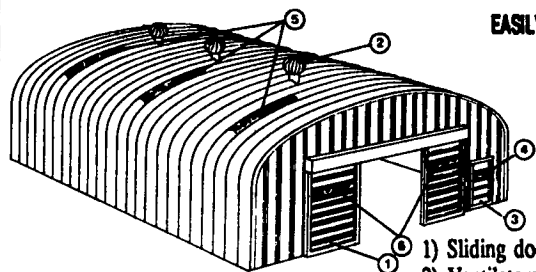

4 BUILDINGS AND SUPPLIES

Top Brand Names, Low Dollar Steel And Aluminum

R Panel - 26 Gauge

26 & 29 Gauge

- Painted, Galvanized & Galvalume
- Large quantity roofing doors, windows & trim in stock

We Deliver Anywhere IN PA, MD, NJ, DE NY, VA, W VA

Call 1 (800) 964-1550 Anytime (215) 384-5942

Reuben Graber Home: (215) 383-5274

CALN DOOR & SUPPLY

STORAGE PROBLEMS???
AT LAST, THE ANSWER!!!

SOLVE THEM TODAY WITH A STATE-OF-THE-ART STEEL STRUCTURE.

EASILY MAINTAINED EASILY ERECTED.
VERSATILE STRONG.