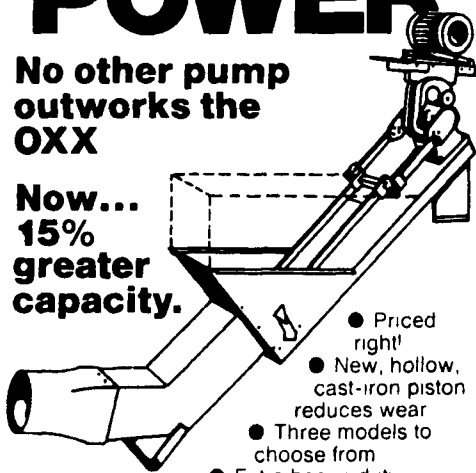

120 Wood Corner Rd.  
Litzitz, PA

**Nesseth**

Pumps by J-STAR  
**SHREDDER  
PUMPS**

The Nesseth Two-point Shredder Pump has been designed to out pump them all! Nesseth pumps are designed to make quick work of your agitation, transfer and tank filling requirements and feature models in 8', 10' and 12' lengths. The standard model has a 10 degree downward fixed 5" agitation port that has a rotation adjustment of 270 degrees. A second upper agitation port can be added as an option at the time of purchase or any time by simply bolting on the valve and controls. This 4" top agitation port with 60 degree vertical adjustment (30 degrees up and 30 degrees down) and 270 degree rotation adjustment is just what you need if it is necessary to "wash down" a top crust during agitation.

**Big Pump — Little Price**

**Nesseth**

**PISTON  
PUMP  
POWER**

No other pump outworks the OXX

Now...  
**15%  
greater  
capacity.**

- Priced right!
- New, hollow, cast-iron piston reduces wear
- Three models to choose from
- Extra heavy-duty construction for years of dependable service