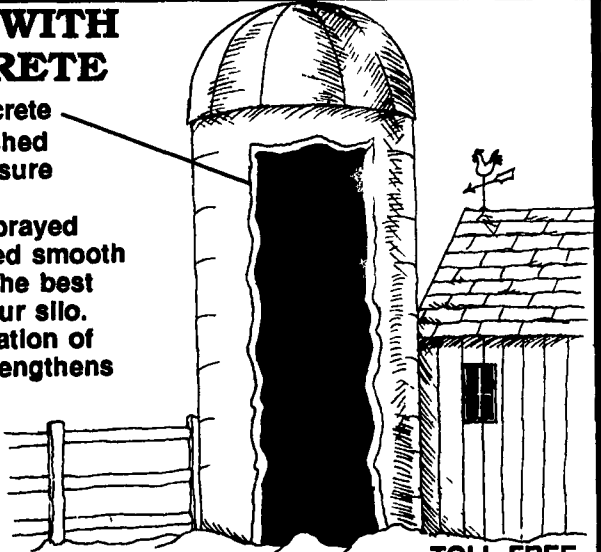

Manufacturers and Builders of  
New Silos

**S & S Silo Repair**  
(610) 273-3993

CALL TOLL FREE: 800-860-3993

**WARNING, ALL SILO OWNERS**

It's important that you know your silo needs maintenance. Your silo will not fall when its empty. Please check your silo for damage or check your insurance policy!

See Us For Free Estimates On Relining Your Silos With Shotcrete, Interior Work On Silos And Walls and Trowelled Smooth

**35 BUSHEL, 2 CASTER  
SILAGE CART  
\$325**

See Us For Your Shotcrete or Concrete Pumping Work!

**Lancaster Silo Co., Inc.**

2008 Horseshoe Rd. • Lancaster, PA • (717) 299-3721  
CALL TOLL FREE 1-800-770-3721

**RELINE WITH  
SHOTCRETE**

3/4" shotcrete  
Surface is washed with high pressure washer. Shotcrete is sprayed on and troweled smooth. Proved to be the best product for your silo. Stops deterioration of staves and strengthens structure.