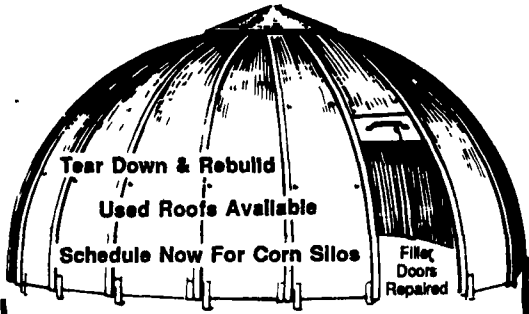

3 SILOS AND UNLOADERS

**WANTED
Used Fickes Silos**
• Will Remove
• Fair Prices Paid
1-800-224-SILO

**ZOOK'S
SILO REPAIR**

Buy And Sell Silos
General Repair Work
Extensions, Roof Repair,
Chute Repair, Tear Down &
Rebuild. Reline With Shotcrete
Distributors, Fill Pipe

RD 2, Box 90
Honey Brook, PA 19344 610/273-9211

**ATTENTION HARVESTORE®
OWNERS**

Are you tired of digging out that old bottom unloader that's eating up all your profit? Let Silo Conversion Company convert your Harvestore® into a usable and profitable top unloading structure.

Ask these Harvestore owners how their silo works w/the top unloader.

- Elton Metzger (717) 323-3803 Linden, PA.
- Bruce King (717) 297-2803 Troy, PA.
- Phillip Bennetch (215) 589-5461 Newmanstown, PA.
- Tom Sedlock (814) 265-0968 Brockway, PA.
- Frank Squire (717) 942-6444 Nickolson, PA.

Price includes brackets and installation of hexpod or tripod.
Hexpod or tripod supplied by owner
Call Jim Beckham
At **SILO CONVERSION COMPANY**
812-944-7102

MARTIN'S SILO REPAIR

Moving Concrete Stave Silos

- Gunite Relining
- Fill Pipes
- Distributors
- Roofs
- Replacement Doors
- General Repair

907 Centerville Rd.
New Holland, PA 17557
(717) 445-9834

Strengthen Your Silo With Shotcrete

New, Used And Reconditioned Silos Available		

Manufacturers and Builders of
New Silos

S & S Silo Repair
(610) 273-3993

CALL TOLL FREE: 800-860-3993

WARNING, ALL SILO OWNERS

It's important that you know your silo needs maintenance. Your silo will not fall when its empty. Please check your silo for damage or check your insurance policy!

See Us For Free Estimates On Relining Your Silos With Shotcrete, Interior Work On Silos And Walls and Trowelled Smooth

**35 BUSHEL, 2 CASTER
SILAGE CART
$325**

See Us For Your Shotcrete or Concrete Pumping Work!

Lancaster Silo Co., Inc.

2008 Horseshoe Rd. • Lancaster, PA • (717) 299-3721
CALL TOLL FREE 1-800-770-3721

**RELINE WITH
SHOTCRETE**

3/4" shotcrete
Surface is washed with high pressure washer. Shotcrete is sprayed on and troweled smooth. Proved to be the best product for your silo. Stops deterioration of staves and strengthens structure.