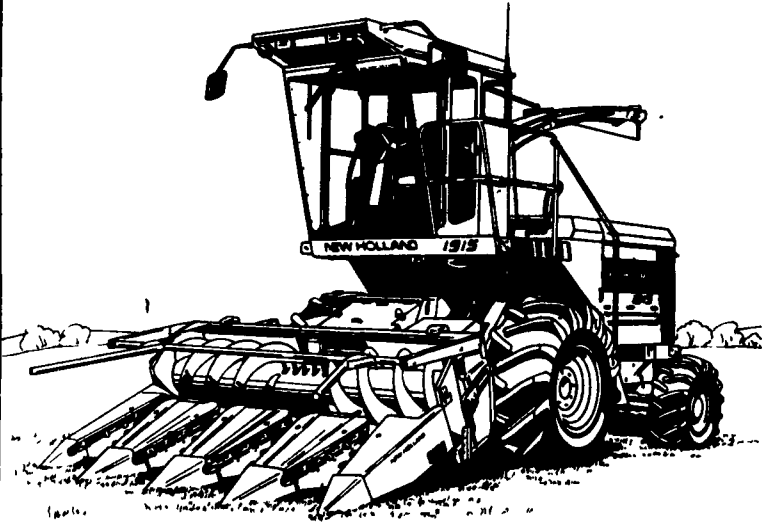

1 FARM EQUIPMENT

1915

In Stock - READY TO GO!

PRECISION HARVESTING

The Model 1915 self-propelled forage harvester makes it easy to make high-quality forage. The rugged 26-inch-wide cutterhead uses 12 full-width knives to deliver a fine, uniform chop for the best quality feed. And, the Accucut™ knife sharpening system makes it easy to chop at peak efficiency. Stop in and get the details.

April is Last Month for Extra Discounts on 1915 Harvester

HAYBINE MOWER-CONDITIONERS

#1 IN THE FIELD

Stop in and take a look at the industry standard for making quality hay—New Holland Haybine® mower-conditioners. They're reliable, easy to adjust and provide plug-free cutting and conditioning—cutting after cutting. See us today.