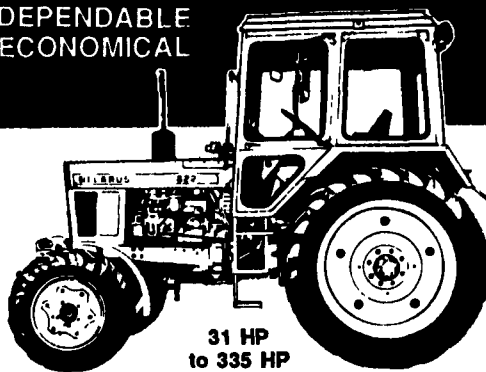

31 HP
to 335 HP

QUALITY TRACTORS BARGAIN PRICES!
Full Year Warranty on Parts and Labor
Join The Move To Belarus

- 31 HP Diesel w/ROPS.....\$7,095
- 36 HP Diesel 4 WD w/ROPS....\$9,995
- 57 HP Diesel, 4WD w/ROPS..\$14,200
- 65 HP Diesel 4WD w/Cab.....\$16,600
- 81 HP Diesel 4WD w/Cab.....\$18,800
- 100 HP Diesel 4WD w/Cab.....\$22,700
- 185 HP Diesel 4WD w/Cab.....\$38,800