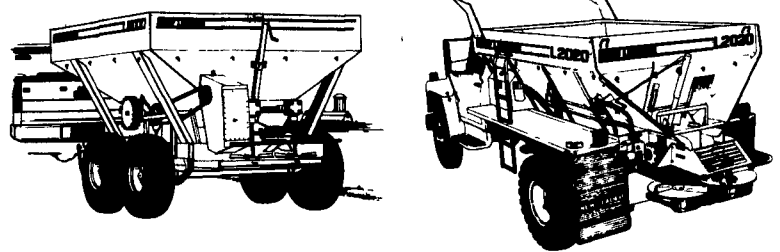

New 16.5x16.1 10 Ply
Goodyear Tires.....\$165⁰⁰
New Heavy Duty Rims\$65⁰⁰
1-800-554-4824

JD Hay Wagon
\$750
(301) 898-7426

NEW LEADER L Series Spreaders

Custom Applicators...Take Your Pick
Pull Type or Truck Mounted Spreaders