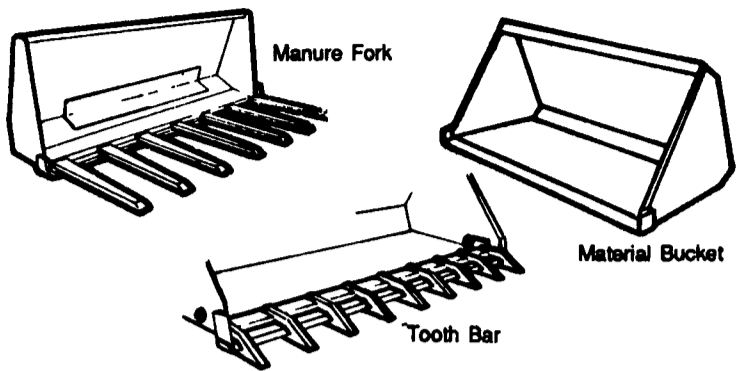

ATTACHMENTS for Skid Steer Loaders

- Standard or Custom Sizes
- Hardened, Beveled Edge
- 7 gauge Material (other gauges available)

Call for a Quote!

PA (717) 354-8721

US (800) 342-0905

SUPER TARP™ SLEEVE STYLE TIE DOWN METHOD

SLEEVE GOES FULL WIDTH OF THE SUPER TARP™ SO PIPE CAN BE USED TO TIE DOWN TARP

ADVANCED SCIENTIFICS, INC.
RD 2, Box 52, Millersburg, PA 17061
1-800-724-4158

Dealers Wanted In Many Areas

MILLER EQUIPMENT CO.