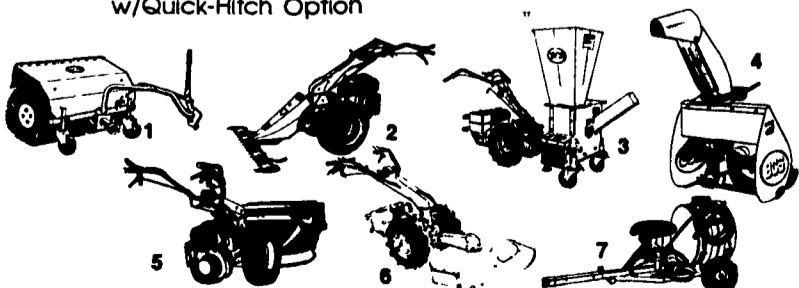

BCS

The Best
Tiller On Earth

SPRING TILLER SALE

SAVE UP TO \$250
PLUS

NO PAYMENTS FOR 6 MONTHS!*

* For Credit-Approved Buyers
Sale Ends 3/31/94

Compare!
Beats The
Competition!

- No-Time-Limit Warranty on All-Gear-Drive Transmission
- 8 Models From 5 to 14 Horsepower
- Recoil or Electric Start
- Quick-Change Handle Positions
- 50% Higher Tine Speed Than Troy-Bilt
- Adjustable Tiller Width — from 10" - 30"

• Handle Swings 180° To Reverse Direction of Tractor.
Just Pull The Pin To Change Attachments In Seconds
w/Quick-Hitch Option

- Power Sweeper
- 30"-50" Cutter Bar
- Chipper/Shredder
- Snowblower
- 38" Lawn Mower
- 30" Brush Mower
- Sprayer