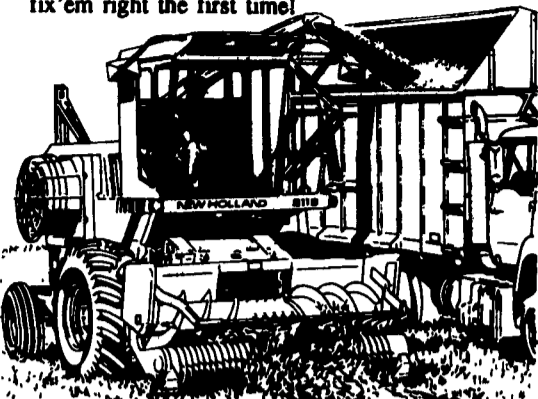

NH 1915 - 2115 FORAGE HARVESTER

—We stock and sell the most harvesting equipment and parts in the East!

—All backed by experienced, fully equipped service department with on-the-road service. From metal detectors to hyd-transmission to gearboxes etc. - We fix'em right the first time!

Hundreds of harvesters in the fields with high customer satisfaction

WE KNOW HARVESTERS LIKE NOBODY ELSE!

NH 2450, 2550 SELF-PROPELLED HAYBINE

All New From The Ground Up For '94

DEMO UNITS

- NH 2450 With 12' Head -159 Hrs.
- NH 2450 With 14' Head-169 Hrs.