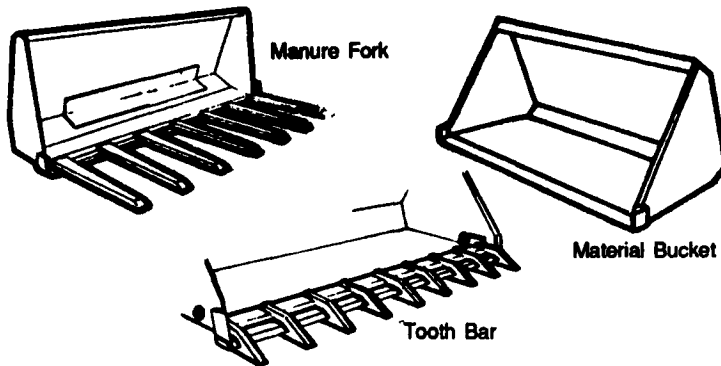

ATTACHMENTS for Skid Steer Loaders

- Standard or Custom Sizes
- Hardened, Beveled Edge
- 7 gauge Material (other gauges available)

Call for a Quote!
PA (717) 354-8721
US (800) 342-0905