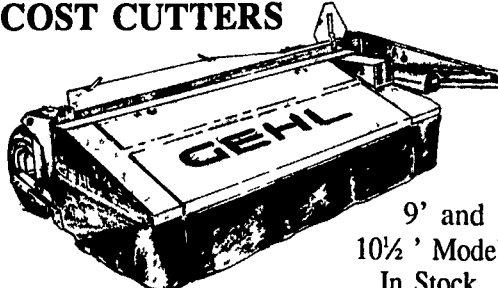

COST CUTTERS

Gehl has two all new disc mower conditioners to cut your crop down to size, fast and easy. The DC2340 has 7 discs and a 9 foot cutting width, the DC2360 has 8 discs and a 10-1/2 foot cutting width.

- High speed discs - Each disc has two knives to slice through the toughest crops and conditions, the disc gear drive operates in an oil bath for long life.
- Sturdy frame - Cradles the cutterbar for extra protection and durability
- 540 or 1,000 rpm driveline with equal-angle hitch for smooth power transfer.
- Standard hydraulic tongue - Makes it easy to position the unit without leaving the tractor seat.