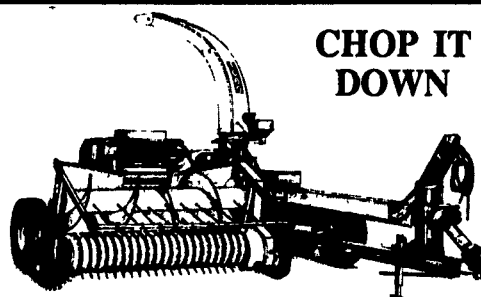

CHOP IT DOWN

Gehl forage harvesters get the job done faster with these performance features:

- Exclusive Auto-Max Load-Sensing System - Increase capacity by up to 20%. Lets you operate at top capacity without the fear of downtime due to overloading.
- Metal-Stop Metal Detector - Prevents machine damage and hardware disease.
- In-head Hydraulic Knife Sharpener - Lets you sharpen knives in the field.
- Patented One-Sided Cutterbar Adjustment - Makes adjusting the cutterbar quick and easy.
- Three Models To Choose From - Including the largest capacity pull-type forage harvester on the market.

Model 1065 In Stock w/Tandem Axle For Smoother Chopping With All The Finest Features Shown Here!

USED EQUIPMENT

- NI 708, 2WD, w/737 picker & 2 heads, 30" or 38"
- DA DX 4.70 2WD, Cab
- DA DX 120, cab, 2WD
- White 5100 w/Splitter Planter, Late Model
- White 6100-12 Row Planter, front fold, 1 year old
- 6100 6 Row Planter, 1 year old
- JD 6R Cultivators
- JB 500 gal. S/S tank sprayer
- JD 1000 gal. Sprayer
- 24' AC disc, ex. cond.
- NH L35 Skid Loader
- JD 3 point rake
- Kuhn Double Rotary Rake
- Gehl round baler
- NH 575 baler w/hydro
- NH 320 Baler
- NH 326 baler
- NH 570 baler hydro.
- JD 4400 Combine w/grain heads
- Tyc 10' no-till drill
- NH TR96 w/heads 580 hrs.
- NH 791 spreader, new condition
- NH 795 spreader

"Give Us A Try Before You Buy"

We Also Have A Full Line Of New NH, Agco & White-NI
J. DAVID MULLINIX & SONS, INC.
14420 Howard Rd., Dayton, MD 21036
(410) 442-2688 (410) 489-4363
FAX (410) 489-7634