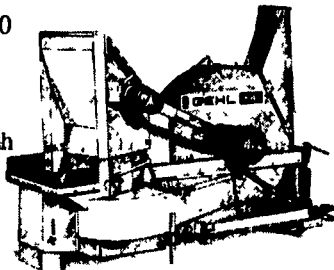

BOTH MODELS IN STOCK!

- Gehl high-capacity blowers will help get your silo-filling done in short order.
- Three models with a choice of 540 or 1,000 rpm.
- Twin spinners rifle material at nearly 35 mph.
- Twin-sided fan disc with paddles on both sides
- Split rim sheets feature a replaceable inner liner.
- Many convenience features.