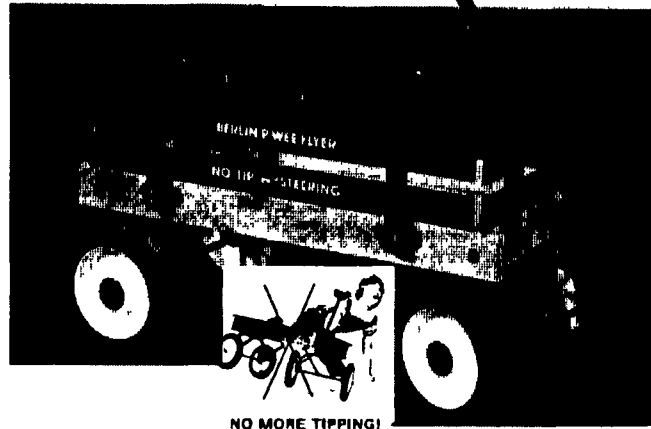

BERLIN P-WEE WAGON

NO MORE TIPPING!

#F257 BERLIN P-WEE FLYER. This smaller version of the Berlin Flyer Wagon has all the same QUALITY construction and front end assembly. Removable hardwood racks and rails. Red racks, natural color bed. Size: 26 1/2 x 15 1/2 X 7". Wheels are 7" x 1.5, white with black rubber, grafoil bearings! This wagon is ideal for the 3 to 8 year olds. Weight 22 lbs.

Our Discount Price: **$44.95!**

Andy H Weaver

16891 Farmington Road
West Farmington OH 44491

Phones: (216) 548-8799 & 548-2231

TOLL FREE ORDER LINES:
1-800-882-8799 or 1-800-768-5518