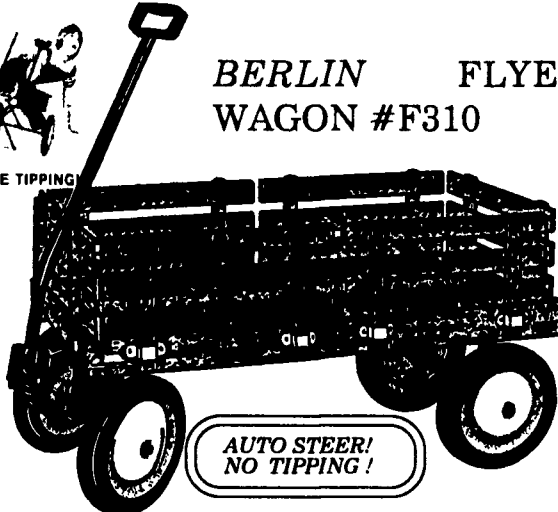

WAGONS FOR ALL AGES!

MODEL #F600 BERLIN LOADMASTER WAGON!

NO MORE TIPPING!

OUR MOST
POPULAR
WAGONS!

#F600 BERLIN LOADMASTER WAGON! Our NEWEST and BIGGEST Berlin WAGON EVER! A LARGER size, this wagon is 40 x 20 x 9"! Built for even BIGGER loads. This wagon has the famous Berlin AUTO STEER no-tipping front end safety steering! An exclusive of Berlin!! Wheel assembly does not extend past the front end!! Balloon (pneumatic) tires are 410 / 350 size for a smoother ride; metal wheels, ball bearings, grease fittings! Riveted stake pockets, Hardwood side racks and rails. Red and natural color. Weight is 60 lbs.

Our Discount Price: **\$154.95!**

NO MORE TIPPING!

BERLIN FLYER WAGON #F310

AUTO STEER!
NO TIPPING!

#F310 BERLIN FLYER! The F310 wagon is similar in size and construction to the #400 above, but does NOT have balloon tires nor grease fittings and ball bearings. The AUTO STEER no-tipping front end; safety steering is an exclusive of Berlin. Wheel assembly doesn't extend past the front end!! Solid rubber tires are 10 x 1 1/2 size for a smooth ride; metal wheels, Grafoil bearings! Riveted stake pockets, Hardwood side racks and rails. Red and natural color. Size: 36 x 17 x 9". Great for all kids 5 and older! Weight is 38 lbs.

Our Discount Price: **\$66.95!**

CAS-DEM AHWCO

01/10/94

MODEL #400 BERLIN EXPRESS WAGON!

NO MORE TIPPING!

#F400 BERLIN EXPRESS WAGON! Our MOST POPULAR WAGON EVER! This wagon has the famous Berlin AUTO STEER no-tipping front end safety steering! An exclusive of Berlin! Wheel assembly does not extend past the front end!! Balloon (pneumatic) tires are 280/250 size for a smoother ride; metal wheels, ball bearings, grease fittings! Riveted stake pockets, Hardwood side racks and rails. Red and natural color. Size is 36x17x9. Weight is 40 lbs.