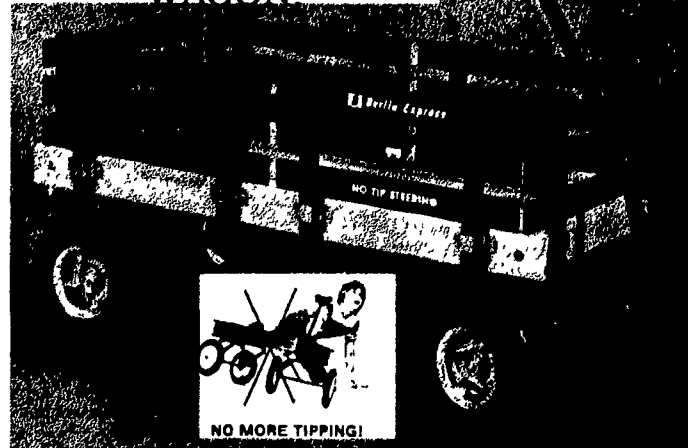

WAGONS FOR ALL AGES!

MODEL #F600 BERLIN LOADMASTER WAGON!

NO MORE TIPPING!

OUR MOST
POPULAR
WAGONS!

#F600 BERLIN LOADMASTER WAGON! Our NEWEST and BIGGEST Berlin WAGON EVER! A LARGER size, this wagon is 40 x 20 x 9"! Built for even BIGGER loads. This wagon has the famous Berlin AUTO STEER no-tipping front end safety steering! An exclusive of Berlin!! Wheel assembly does not extend past the front end!! Balloon (pneumatic) tires are 410 / 350 size for a smoother ride; metal wheels, ball bearings, grease fittings! Riveted stake pockets, Hardwood side racks and rails. Red and natural color. Weight is 60 lbs.

Our Discount Price: **\$154.95!**

NO MORE TIPPING!

BERLIN FLYER WAGON #F310

AUTO STEER!
NO TIPPING!

#F310 BERLIN FLYER! The F310 wagon is similar in size and construction to the #400 above, but does NOT have balloon tires nor grease fittings and ball bearings. The AUTO STEER no-tipping front end; safety steering is an exclusive of Berlin. Wheel assembly doesn't extend past the front end!! Solid rubber tires are 10 x 1 1/2 size for a smooth ride; metal wheels, Grafoil bearings! Riveted stake pockets, Hardwood side racks and rails. Red and natural color. Size: 36 x 17 x 9". Great for all kids 5 and older! Weight is 38 lbs.

Our Discount Price: **\$66.95!**

CAS-DEM AHWCO

01/10/94

MODEL #400 BERLIN EXPRESS WAGON!

NO MORE TIPPING!

#F400 BERLIN EXPRESS WAGON! Our MOST POPULAR WAGON EVER! This wagon has the famous Berlin AUTO STEER no-tipping front end safety steering! An exclusive of Berlin! Wheel assembly does not extend past the front end!! Balloon (pneumatic) tires are 280/250 size for a smoother ride; metal wheels, ball bearings, grease fittings! Riveted stake pockets, Hardwood side racks and rails. Red and natural color. Size is 36x17x9. Weight is 40 lbs.