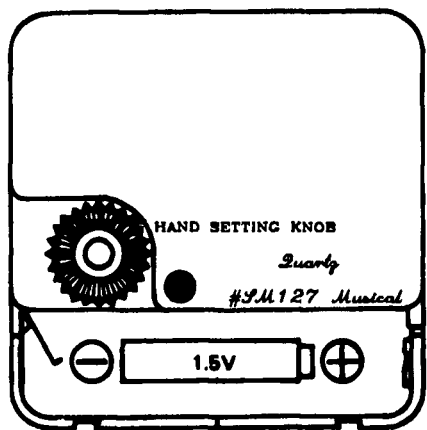

#SM127 QUARTZ MELODY CLOCK MOVEMENT!

Plays a different tune each hour!
12 different songs!
Strikes the full hour!
BEAUTIFUL SOUND!
Quartz Accuracy!

ACTUAL SIZE AT LEFT

#SM127 QUARTZ MELODY CLOCK MOVEMENT!

- 7:00 - For Elise
- 8:00 - It's a Small, Small World
- 9:00 - Music Box Dancer
- 10:00 - Happy Song
- 11:00 - Picnic
- 12:00 - Cuckoo Waltz

NOTE: Does not chime on the quarters, hour only. The quartz movement is a very accurate timekeeper. Size is 2 1/4" square. Shaft length is for dials up to 3/16" thick. Small enough to fit almost anywhere. Uses 2 'AA' batteries (not included). The batteries will last 1 year or more. Very simple to install and operate. Comes complete with speaker, hardware, 2 sets of special hands (1 pr black & 1 pr brass) for dials up to 6", instructions and 1 YEAR WARRANTY. Suggested Retail: \$24.95.

Our Discount Price:

1 to 5: **\$14.95** each (boxed) 6 to 24: **\$12.90** each (boxed)
Box 25: **\$10.90** each (bulk packed)

NEW! HOUR and HALF HOUR QUARTZ with MECHANICAL STRIKE RODS!

#2405 STRIKE movement has both Bim/Bam and Chordal Strike! Strikes once on the half-hour, tolls/counts the full hour. The movement is battery run and quartz accurate, but the hammers are mechanical (driven by the battery), in that they strike the brass rods, just like the keywind! The compact size makes this a good choice for many mantle and wall clocks. Size is 7" high x 5-13/16" wide x 2-3/16" thick. Has both Bim/Bam or Chordal strike - that is, pull the strike switch on the back and it will change from Bim/Bam to Chordal or vice versa! Operates on one 'D' battery (not included). Available with or without a pendulum. Medium shaft length fits through a 3/8" thick dial. Pendulum adjust up to 16". 2-3/4 bob. 3 YEAR WARRANTY!