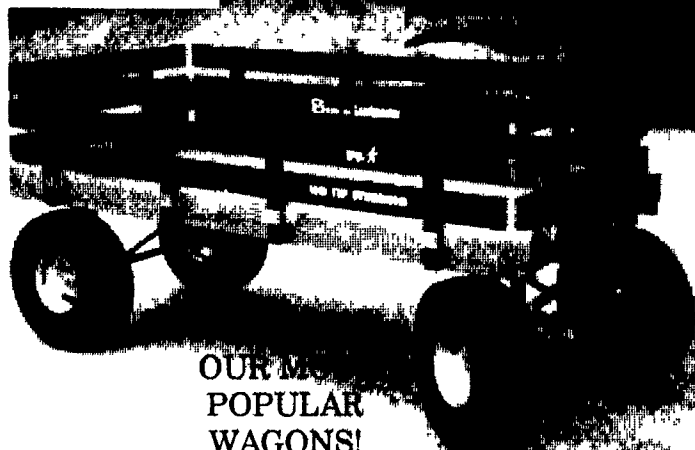

WAGONS FOR ALL AGES!

MODEL #F600
BERLIN LOADMASTER WAGON!

NO MORE TIPPING!

OUR MOST
POPULAR
WAGONS!

#F600 BERLIN LOADMASTER WAGON! Our NEWEST and BIGGEST Berlin WAGON EVER! A LARGER size, this wagon is 40 x 20 x 9"! Built for even BIGGER loads. This wagon has the famous Berlin AUTO STEER no-tipping front end safety steering! An exclusive of Berlin!! Wheel assembly does not extend past the front end!! Balloon (pneumatic) tires are 410 / 350 size for a smoother ride; metal wheels, ball bearings, grease fittings! Riveted stake pockets, Hardwood side racks and rails. Red and natural color. Weight is 60 lbs.

Our Discount Price: **\$154.95!**

NO MORE TIPPING!

BERLIN FLYER
WAGON #F310

AUTO STEER!
NO TIPPING!

#F310 BERLIN FLYER! The F310 wagon is similar in size and construction to the #400 above, but does NOT have balloon tires nor grease fittings and ball bearings. The AUTO STEER no-tipping front end; safety steering is an exclusive of Berlin. Wheel assembly doesn't extend past the front end!! Solid rubber tires are 10 x 1 1/2 size for a smooth ride; metal wheels, Grafoil bearings! Riveted stake pockets, Hardwood side racks and rails. Red and natural color. Size: 36 x 17 x 9". Great for all kids 5 and older! Weight is 38 lbs.

Our Discount Price: **\$66.95!**

MODEL #400
BERLIN EXPRESS
WAGON!

NO MORE TIPPING!

#F400 BERLIN EXPRESS WAGON! Our MOST POPULAR WAGON EVER! This wagon has the famous Berlin AUTO STEER no-tipping front end safety steering! An exclusive of Berlin! Wheel assembly does not extend past the front end!! Balloon (pneumatic) tires are 280/250 size for a smoother ride; metal wheels, ball bearings, grease fittings! Riveted stake pockets, Hardwood side racks and rails. Red and natural color. Size is 36x17x9. Weight is 40 lbs.