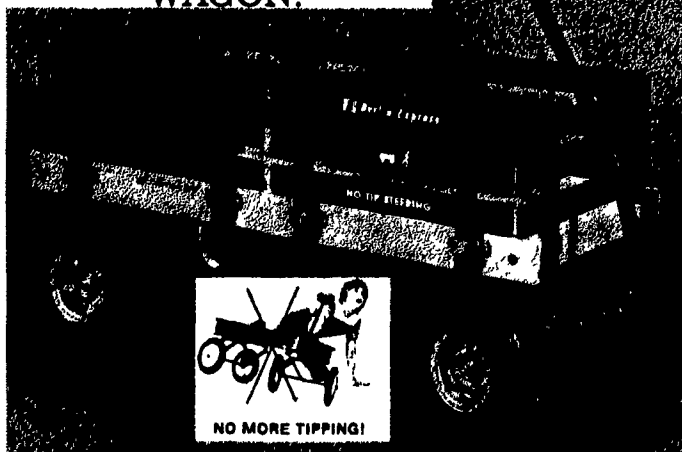

WAGONS FOR ALL AGES!

MODEL #F600
BERLIN LOADMASTER WAGON!

NO MORE TIPPING!

OUR MOST
POPULAR
WAGONS!

#F600 BERLIN LOADMASTER WAGON! Our NEWEST and BIGGEST Berlin WAGON EVER! A LARGER size, this wagon is 40 x 20 x 9"! Built for even BIGGER loads. This wagon has the famous Berlin AUTO STEER no-tipping front end safety steering! An exclusive of Berlin!! Wheel assembly does not extend past the front end!! Balloon (pneumatic) tires are 410 / 350 size for a smoother ride; metal wheels, ball bearings, grease fittings! Riveted stake pockets, Hardwood side racks and rails. Red and natural color. Weight is 60 lbs.

Our Discount Price: **\$154.95!**

NO MORE TIPPING!

BERLIN FLYER
WAGON #F310

AUTO STEER!
NO TIPPING!

#F310 BERLIN FLYER! The F310 wagon is similar in size and construction to the #400 above, but does NOT have balloon tires nor grease fittings and ball bearings. The AUTO STEER no-tipping front end; safety steering is an exclusive of Berlin. Wheel assembly doesn't extend past the front end!! Solid rubber tires are 10 x 1 1/2 size for a smooth ride; metal wheels, Grafoil bearings! Riveted stake pockets, Hardwood side racks and rails. Red and natural color. Size: 36 x 17 x 9". Great for all kids 5 and older! Weight is 38 lbs.

Our Discount Price: **\$66.95!**

MODEL #400
BERLIN EXPRESS
WAGON!

NO MORE TIPPING!

#F400 BERLIN EXPRESS WAGON! Our MOST POPULAR WAGON EVER! This wagon has the famous Berlin AUTO STEER no-tipping front end safety steering! An exclusive of Berlin! Wheel assembly does not extend past the front end!! Balloon (pneumatic) tires are 280/250 size for a smoother ride; metal wheels, ball bearings, grease fittings! Riveted stake pockets, Hardwood side racks and rails. Red and natural color. Size is 36x17x9. Weight is 40 lbs.