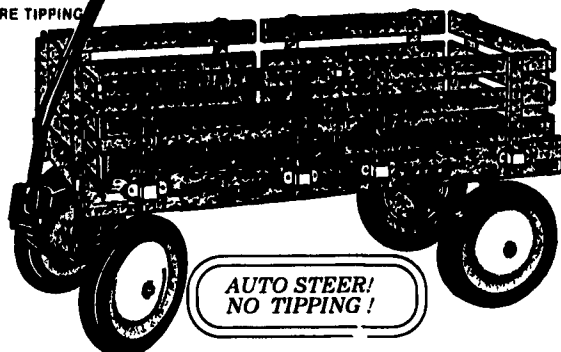

WAGONS FOR ALL AGES!

MODEL #F600
BERLIN LOADMASTER WAGON!

NO MORE TIPPING!

OUR MOST
POPULAR
WAGONS!

#F600 BERLIN LOADMASTER WAGON! Our NEWEST and BIGGEST Berlin WAGON EVER! A LARGER size, this wagon is 40 x 20 x 9"! Built for even BIGGER loads. This wagon has the famous Berlin AUTO STEER no-tipping front end safety steering! An exclusive of Berlin!! Wheel assembly does not extend past the front end!! Balloon (pneumatic) tires are 410 / 350 size for a smoother ride; metal wheels, ball bearings, grease fittings! Riveted stake pockets, Hardwood side racks and rails. Red and natural color. Weight is 60 lbs.

Our Discount Price: **\$154.95!**

NO MORE TIPPING!

BERLIN FLYER
WAGON #F310

AUTO STEER!
NO TIPPING!

#F310 BERLIN FLYER! The F310 wagon is similar in size and construction to the #400 above, but does NOT have balloon tires nor grease fittings and ball bearings. The AUTO STEER no-tipping front end; safety steering is an exclusive of Berlin. Wheel assembly doesn't extend past the front end!! Solid rubber tires are 10 x 1 1/2 size for a smooth ride; metal wheels, Grafoil bearings! Riveted stake pockets, Hardwood side racks and rails. Red and natural color. Size: 36 x 17 x 9". Great for all kids 5 and older! Weight is 38 lbs.

Our Discount Price: **\$66.95!**

MODEL #400
BERLIN EXPRESS
WAGON!

NO MORE TIPPING!

#F400 BERLIN EXPRESS WAGON! Our MOST POPULAR WAGON EVER! This wagon has the famous Berlin AUTO STEER no-tipping front end safety steering! An exclusive of Berlin! Wheel assembly does not extend past the front end!! Balloon (pneumatic) tires are 280/250 size for a smoother ride; metal wheels, ball bearings, grease fittings! Riveted stake pockets, Hardwood side racks and rails. Red and natural color. Size is 36x17x9. Weight is 40 lbs.