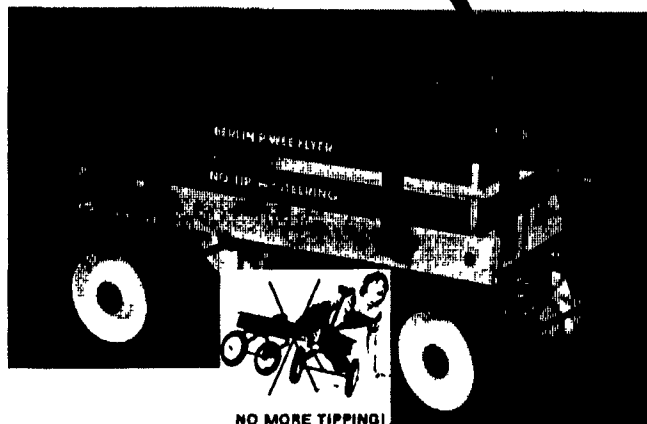

NO MORE TIPPING!

#F257 BERLIN P-WEE FLYER. This smaller version of the Berlin Flyer Wagon has all the same QUALITY construction and front end assembly. Removable hardwood racks and rails. Red racks, natural color bed. Size: 26 1/2 x 15 1/2 X 7". Wheels are 7" x 1.5, white with black rubber, grafoil bearings! This wagon is ideal for the 3 to 8 year olds. Weight 22 lbs.

Our Discount Price: **$44.95!**

Andy H Weaver

16891 Farmington Road
West Farmington OH 44491

Phones: (216) 548-8799 & 548-2231

TOLL FREE ORDER LINES:
1-800-882-8799 or 1-800-768-5518