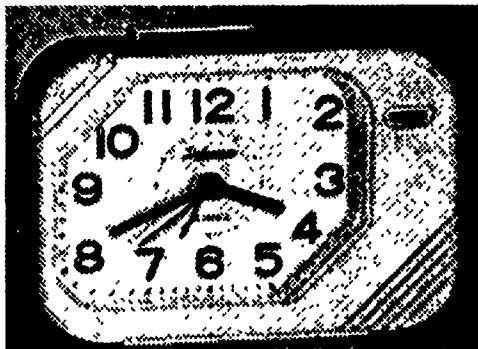

ACTUAL SIZE AT RIGHT