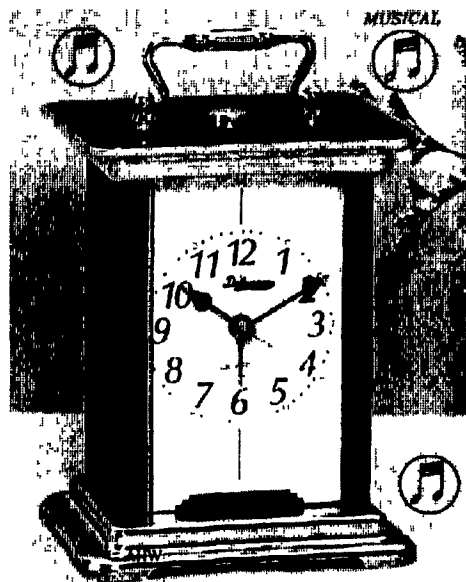

Delweaco

HOURLY MUSIC AND STRIKE CLOCK!

#5102H DELWEACO CARRIAGE CLOCK! MINI CHIME, STRIKE, & ALARM CLOCK! 16 MELODY AND HOURLY STRIKING! Plays a DIFFERENT TUNE on EVERY hour; after the tune, it STRIKES the correct time! Shuts its self off during the night (no music or striking from 10 PM to 5 AM.) At 6 AM it will again play music and then strike 6! Uses a high quality speaker system for BEAUTIFUL sound. You will be amazed at the music quality! Plays such all time favorites as 'Long, Long Ago', 'Cuckoo Waltz', 'Home on the Range', 'Farmer in the Dell', 'Home Sweet Home', and 11 more! List of song titles included with clock. (Music and striking lasts about 30 seconds). This is also an ALARM CLOCK. Has a standard (medium loudness) 'Beeper' type alarm (does NOT wake to music). The music nor striking will not sound when the alarm is set to 'ON'. This allows daytime use of the alarm. Alarm on/off button is located on top for easy reach. The clock is available in all WHITE, WHITE w/GOLD TRIM, & BLACK w/GOLD TRIM; (will match any bedside or any other room) clear crystal over black numerals, black hour/minute hands, grey alarm and sweep hands. Size is 6" tall, 4" wide and 3" deep. Uses 3 'AA' batteries (not included - see below). ONE YEAR WARRANTY. This is another of the DELWEACO series and is completely serviceable. Suggested Retail: \$34.95.