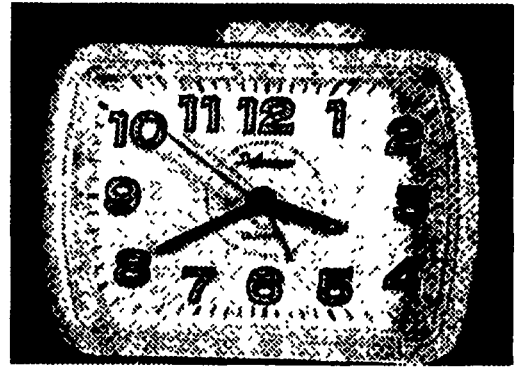

OUR MOST POPULAR ALARM!!

#3112Z *Delweaco* SNOOZE ALARM!

This new battery alarm is 4 1/2 X 3 1/2 X 2 1/4", has a LIGHT, a LOUD ascending Beeper, and is very easy to read, even at night! White dial, luminous numbers, black hands, sweep second hand, and set hand. Case is Black back and White front, white trim. Top shut-off button. Snooze is activated by pressing the Light button. This makes for trouble free and positive light and snooze activation! The Beeper is loud enough to wake the soundest sleeper, yet starts soft for those who wake easy! Uses 1 'C' battery (not included-see below). Our ONE YEAR WARRANTY! Retail: \$24.95

#3112Z

Light & Ascending beeper

Our Discount Price: **\$ 14.95!**

ALKALINE Battery for above:

'C' ALKALINE batteries - pack of 2 for **\$2.00**. (Batteries shipped with order only.)

Note: We recommend ALKALINE type batteries for ALL quartz Alarms and Clocks. They will not leak and will maintain a higher voltage level for a longer time.

Delweaco

#1103

TRAVEL ALARM Clock. Small 2 1/2 x 2 1/2 x 1 1/4 deep is excellent for travel or for bedside use! Has an Ascending Beeper! Gets louder and louder. WILL WAKE EVEN THE SOUNDTEST SLEEPER. Uses 1 'AA' alkaline battery that lasts from 1 to 2 years. Case is Off-White, with easy to read white dial, black hands. Ideal

NEW! JUST ARRIVED!

WHITE

SPARTUS

BLACK

New VIVA BLACK or WHITE rim case, easy to read white dial with large black numbers. 8-1/2 overall diameter, 6-1/2 dial. Battery operated, quartz movement accurate to 1 second per day! Uses 1 'AA' battery (not included). Alkaline type battery will last about 2 years! The WHITE clock is ideal for the kitchen, bath, utility room, etc. Matches any decor. The BLACK rim case is ideal for the office or shop, etc. FIVE YEAR Spartus GUARANTEE! Retail: \$10.95