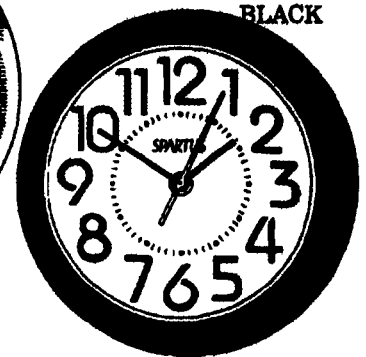

OUR MOST POPULAR ALARM!!

#3112Z *Delweaco* SNOOZE ALARM!

This new battery alarm is 4 1/2 X 3 1/2 X 2 1/4", has a LIGHT, a LOUD ascending Beeper, and is very easy to read, even at night! White dial, luminous numbers, black hands, sweep second hand, and set hand. Case is Black back and White front, white trim. Top shut-off button. Snooze is activated by pressing the Light button. This makes for trouble free and positive light and snooze activation! The Beeper is loud enough to wake the soundest sleeper, yet starts soft for those who wake easy! Uses 1 'C' battery (not included-see below). Our ONE YEAR WARRANTY! Retail: \$24.95

Delweaco

#1103

TRAVEL ALARM Clock. Small 2 1/2 x 2 1/2 x 1 1/4 deep is excellent for travel or for bedside use! Has an Ascending Beeper! Gets louder and louder. WILL WAKE EVEN THE SOUNDTEST SLEEPER. Uses 1 'AA' alkaline battery that lasts from 1 to 2 years. Case is Off-White, with easy to read white dial, black hands. Ideal

for your purse or suitcase, but is easy to see for everyday use as well! ONE YEAR WARRANTY.

Ascending beeper

#1103

Our Discount Price: **\$8.95!**

AA Alkaline batteries for above: \$1.00 pack of 2
Box of 12 Cards of 2 (24 batteries) for \$11.00 total
Box of 20 cards of 4 (80 batteries) for \$34.00

NEW! JUST ARRIVED!

WHITE

SPARTUS

BLACK

New VIVA BLACK or WHITE rim case, easy to read white dial with large black numbers. 8-1/2 overall diameter, 6-1/2 dial. Battery operated, quartz movement accurate to 1 second per day! Uses 1 'AA' battery (not included). Alkaline type battery will last about 2 years! The WHITE clock is ideal for the kitchen, bath, utility room, etc. Matches any decor. The BLACK rim case is ideal for the office or shop, etc. FIVE YEAR Spartus GUARANTEE! Retail: \$10.95