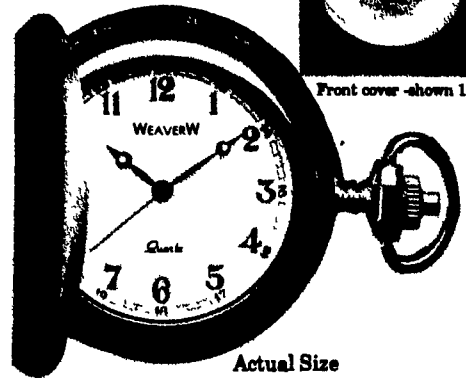

NEW, LOW COST QUARTZ POCKET WATCHES!!

Priced at UNDER \$26.00!!

Front cover -shown 1/2 size

#YDR/Q/C

Actual Size

#YDW/Q or #WDW/Q

Gold color (#YDR/Q) or Silver color (#WDW/Q) **Our Best Seller!**

Actual Size

#WDW/Q silver or #YDW/Q gold

#HCY/Q

Actual Size

#YDR/Q/C...Quartz Pocket Watch. This has a SWISS MADE quartz (battery operated-included) movement, then assembled and finished in Hong Kong. Thin, gold color case. Black numbers and hands on a light gold dial. The Swiss Quartz movement is accurate to + or - 2 minutes per year! Automatic calendar advances each midnight. Fast set on stem for both calendar and time. Complete with matching chain. **OUR ONE YEAR GUARANTEE!** Retail: \$65.00.