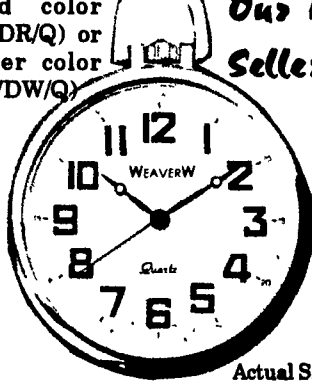

NEW, LOW COST QUARTZ POCKET WATCHES!!

Priced at UNDER \$26.00!!

Front cover -shown 1/2 size

#YDR/Q/C

Actual Size

#YDW/Q or #WDW/Q

Gold color (#YDR/Q) or Silver color (#WDW/Q) **Our Best Seller!**

Actual Size

#WDW/Q silver or #YDW/Q gold

#HCY/Q

Actual Size

#YDR/Q/C...Quartz Pocket Watch. This has a SWISS MADE quartz (battery operated-included) movement, then assembled and finished in Hong Kong. Thin, gold color case. Black numbers and hands on a light gold dial. The Swiss Quartz movement is accurate to + or - 2 minutes per year! Automatic calendar advances each midnight. Fast set on stem for both calendar and time. Complete with matching chain. **OUR ONE YEAR GUARANTEE!** Retail: \$65.00.

#YDW/Q or #WDW/Q...Quartz Pocket Watch. This one has a quality Japan quartz (battery operated-included) movement, then assembled and finished in Hong Kong. Very nice, easy to read white dial with black numbers and hands! #YDR/Q gold color case or #WDW/Q silver color case. Accurate to + or - 2 minutes per year! Very nice, rugged, watch for all occasions. Complete with matching chain. **OUR ONE YEAR GUARANTEE!** Retail: \$55.00.