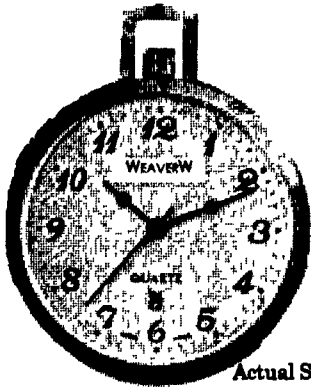

NEW ITEMS!!

36 YEARS
OF SERVICE

Dear Customer;

We have been looking for some time for a less expensive, battery operated, but high value pocket watch which we could make available to our customers; who for various reasons can not afford the higher quality, but more expensive all Swiss models. We believe the following fits the need we have been looking for!. NOTE: These are not as high quality as the all Swiss models, but they are very good quality at a very affordable price! These are fully repairable and not throw-a-way types which cost almost as much, but are either pin levers, or Hong Kong made. The three models below have a Far East case, dial and hands, but then have a Swiss or Japan quality movement! They are quartz (battery operated) for very high accuracy, + or - 5 minutes per year! All come in a gold COLOR case, dial and hands as per below. All come with a matching metal chain! Best of all, these are Specially PRICED at \$25.95 - MIX or MATCH! I am sure you will like this price and their high quality! *Andy*

NEW, LOW COST QUARTZ POCKET WATCHES!!

Priced at UNDER \$26.00!!

Front cover -shown 1/2 size

#YDR/Q/C

Actual Size

#YDW/Q or #WDW/Q

Gold color (#YDR/Q) or Silver color (#WDW/Q) **Our Best Seller!**

Actual Size

#WDW/Q silver or #YDW/Q gold

#HCY/Q

Actual Size

#YDR/Q/C...Quartz Pocket Watch. This has a SWISS MADE quartz (battery operated-included) movement, then assembled and finished in Hong Kong. Thin, gold color case. Black numbers and hands on a light gold dial. The Swiss Quartz movement is accurate to + or - 2 minutes per year! Automatic calendar advances each midnight. Fast set on stem for both calendar and time. Complete with matching chain. **OUR ONE YEAR GUARANTEE!** Retail: \$65.00.