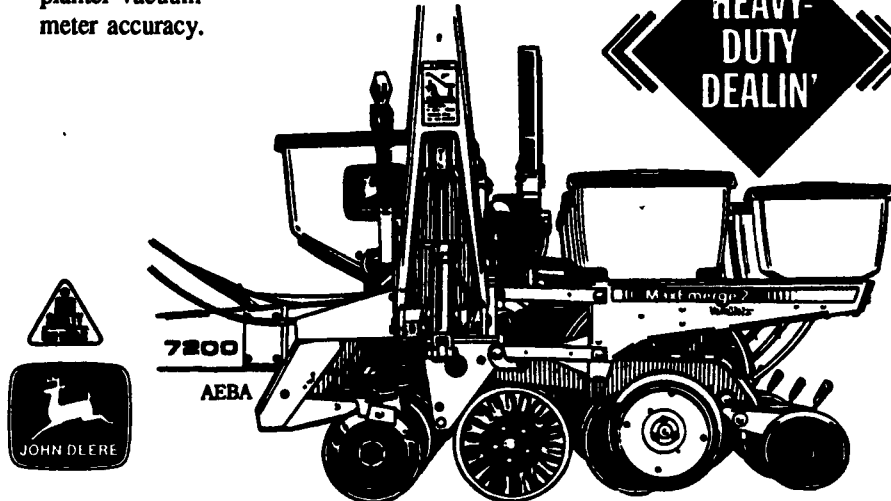

ONE-PASS INCORPORATION UNBEATABLE RESIDUE RETENTION

- New 550 Mulch Master features unique incorporator wheels that completely mix preplant incorporated herbicides into the soil in one pass.
- Keeps residue on the surface for compliance requirements.
- Available in six sizes, from 12 ft. 8 in. to 32 ft. 6 in.

724 MULCH FINISHER: TILL AND INCORPORATE IN ONE FAST PASS

- Prepare perfect seedbeds and incorporate chemicals uniformly in 12-ft. 8-in. to 30-ft. path.
- Easy-set single-point hydraulic depth control. No donuts!
- Harrow pivots...won't bottom out!

635 DISK WITH ROCK PROTECTION

- Load-sensitive C-spring gang shanks protect your blades.
- 600 Series tandem design, rolling disk middlebreaker, with easy depth setting and leveling.
- Rigid, rigid-fold, and flex-fold models.

CONSERVATION PLANTER: HEAVY-DUTY FOR HEAVY-DUTY FIELDS

- John Deere 7200 Planters... built tough for reduced tillage conditions.
- 7x7-in. mainframes. New row cleaners, frame and unit-mounted counters, plentiful under frame clearance.
- Max-Emerge® 2 planter vacuum meter accuracy.