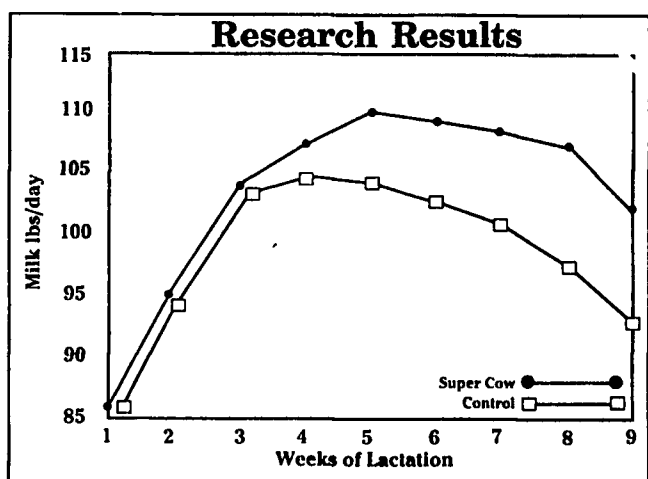

Introducing. . .

A dairy feed that could make your cows more productive, while also improving their feed conversion and breeding efficiency.

SUPERCOW is a blend of high fat nuggets and pellets specially designed and manufactured by Purina to deliver feed quality, nutrient density and super palatability. The nutrient-rich blend is placed with complete nutrition and is

highly palatable.

In field trials, cows fed SUPERCOW produced an average of 6.7 pounds more milk per cow per day, while improving or maintaining milk composition. And while production increased, the cows that were fed SUPERCOW maintained or improved their body-condition scores after freshening and were more-feed efficient.

Research Results			
	Milk lbs/day	Milk Fat lbs/day	Milk Protein lbs/day
Control Average Production	100	3.24	2.83
Super Cow Average Production	107	3.47	2.86
Average Improvement Per Cow	+7	+.23	+.03

Consider All The Benefits Of *SUPERCOW* :