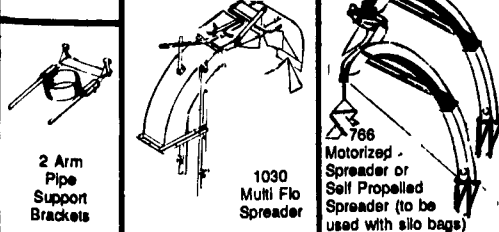

Specials For Silo Accessories.
Most Any Type Stave Silo Work.

S & S Silo Repair
(215) 273-3993 Main Office (717) 295-5460
CALL TOLL FREE: 800-860-3993