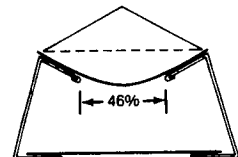

Unmatched Capacity For Single or Double Lots

MiraFount