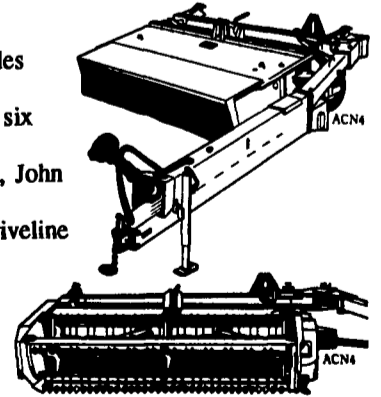

Great Deals On Hay Equip. Purchased
During Open House Days - Jan. 31 - Feb. 11
Big Discounts on Discontinued Models

SPECIAL JOHN DEERE DAY PROMOTION

Case IH Magnum Tractor Owners

- Attend John Deere Day and Receive A Dinner Coupon For Yoders Steak House
- Test Drive a John Deere 7800 Tractor and Recieve a Free Hat
- Limit One Coupon Per Customer
- Model and Serial Number of Magnum Tractor Required

110 South Railroad Ave.
New Holland, PA 17557
(717) 354-4191

Monday Thru
Friday
7:30-5:00
Saturday
7-Noon