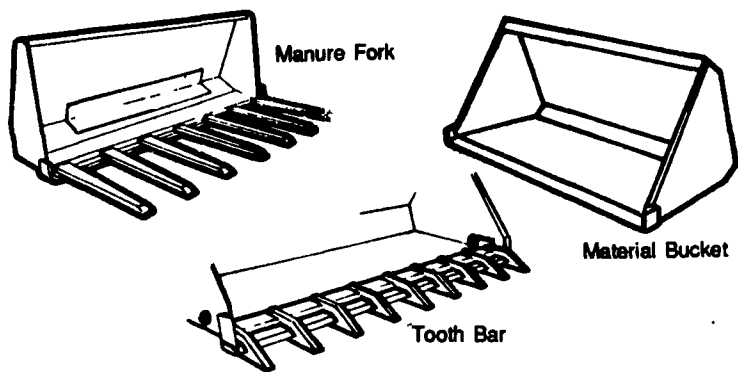

ATTACHMENTS for Skid Steer Loaders

- Standard or Custom Sizes
- Hardened, Beveled Edge
- 7 gauge Material (other gauges available)

Call for a Quote!

PA (717) 354-8721

US (800) 342-0905

CORPORATION

325 West Main St., New Holland, PA 17557

DUE TO CHANGES IN OUR OPERATION THE FOLLOWING EQUIPMENT IS NO LONGER NEEDED

Used Irr. Equipment

- (2) Vertical 10" check valve & suction screen $195
- Vertical 8" check valve & suction screen $195
- (4) 6" gate valve (flange).....$125
- 8" gate valve (flange).....$195
- 6" butterfly valve.....$95
- 12" steel coupling (slip).....$19
- 8"x6"x6" steel tee flange x Ring Lock.....$25
- 8" steel tee flange x Ring Lock.....$25
- (3) 6" steel 90° slip x slip $12
- 6" steel 45° slip x slip.....$12
- (4) 6" steel 45° flange x flange.....$12
- 10" x (4) 6" steel manifold flange.....$45

All for one price $750

- 1 Acre Sprinklers - "Five Star" by Sprinkler Systems nozzles 7/8" and 13/32" .....$375 ea
- Lely Fertilizer Spreader Model 1250 Broadcast & band attachments.....$250
- JD350C loader S/N 333583T 3360 Hr. excellent condition, Backhoe ready, aux hyd, ROPS maintenance records available $12,500
- Geith 18" Rock Bucket - new fits JD490, etc $1,800
- JD2240 vineyard with fenders S/N 2228946, 2561 hr., excellent condition, maintenance records available 1 aux hydraulic valve, Live PTO $6,900
- Long Mfg Co. #179 Dryer (L.P Gas) 2,300,000 BTU, 10 HP 220/440 3 phase $850
- Long Mfg. Co #345 Blower, 4 HP 220/440 3 Phase...$350
- Hyd./electrc bulk bin dump.....$475

LEE BROS. INC.

Chatsworth, NJ

(609) 726-9292 Night (609) 726-1214

Mid-Atlantic AgriSystems

3053 Barren Road
OXFORD, PENNSYLVANIA 19363

(410) 398-2948 FAX (215) 932-0445

1-800-222-2948

AND AgriMetal

FARM EQUIPMENT MANUFACTURER

PTO Bedding Chopper Shown
Chops Paper, Straw or Hay