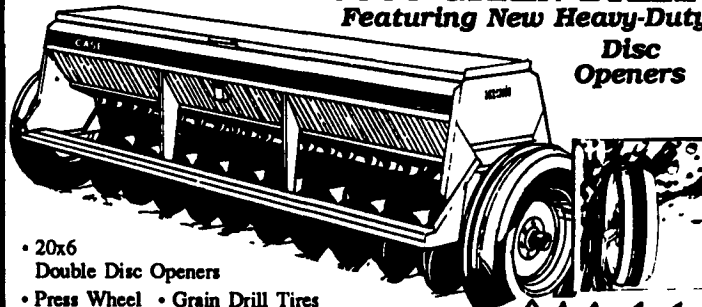

HERE IT IS!

Case IH 685 Tractor

260 Hrs., Like New Reg. \$26,800

1 ONLY **\$18,900**

- * H.D. Front Axle
- * 2 Hyd. Valves
- * Foot Throttle
- * Shuttle Shift
- * 18 Gal. Pump For Fast Load Work

HARD TO CONTROL WEEDS

HERE IT IS!

Case IH 1830 6 Row Cultivator Vibrotine
 Reg. \$3,895

IN BOX **\$2,695**

CASE IH 5300 GRAIN DRILL

Featuring New Heavy-Duty Disc Openers

- 20x6 Double Disc Openers
- Press Wheel • Grain Drill Tires
- Acre Meter • Soybean Package
- Grain View Cups
- Grass Seed Attachment

\$6,850

CASE IH 4800 FIELD CULTIVATOR

MAKES A PERFECT SEEDBED

With Mulcher Attachment

- 22'9" • Complete and field ready w/trailing hitch

Reg. \$14,900

NOW \$9,850

CASE IH 7500 MOLDBOARD PLOW