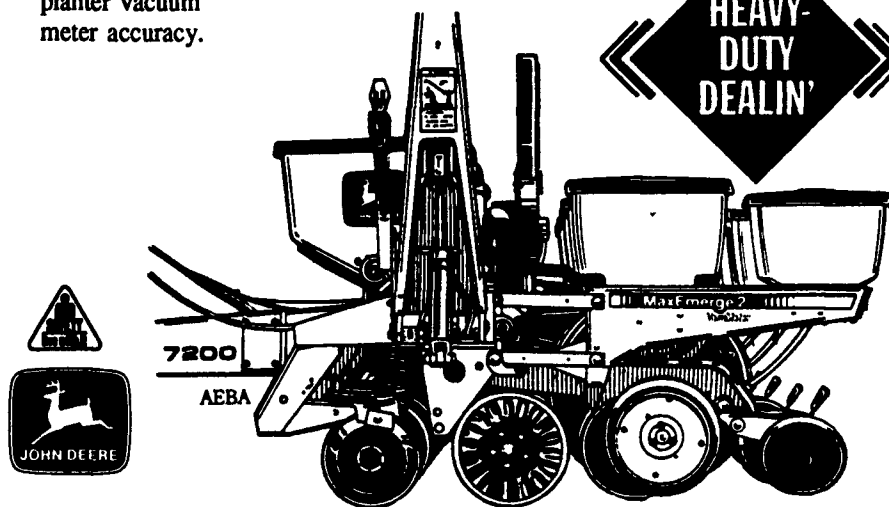

ONE-PASS INCORPORATION UNBEATABLE RESIDUE RETENTION

- New 550 Mulch Master features unique incorporator wheels that completely mix preplant incorporated herbicides into the soil in one pass.
- Keeps residue on the surface for compliance requirements.
- Available in six sizes, from 12 ft. 8 in. to 32 ft. 6 in.

724 MULCH FINISHER: TILL AND INCORPORATE IN ONE FAST PASS

- Prepare perfect seedbeds and incorporate chemicals uniformly in 12-ft. 8-in. to 30-ft. path.
- Easy-set single-point hydraulic depth control. No donuts!
- Harrow pivots...won't bottom out!

635 DISK WITH ROCK PROTECTION

- Load-sensitive C-spring gang shanks protect your blades.
- 600 Series tandem design, rolling disk middlebreaker, with easy depth setting and leveling.
- Rigid, rigid-fold, and flex-fold models.

CONSERVATION PLANTER: HEAVY-DUTY FOR HEAVY-DUTY FIELDS

- John Deere 7200 Planters... built tough for reduced tillage conditions.
- 7x7-in. mainframes. New row cleaners, frame and unit-mounted counters, plentiful under frame clearance.
- Max-Emerge® 2 planter vacuum meter accuracy.