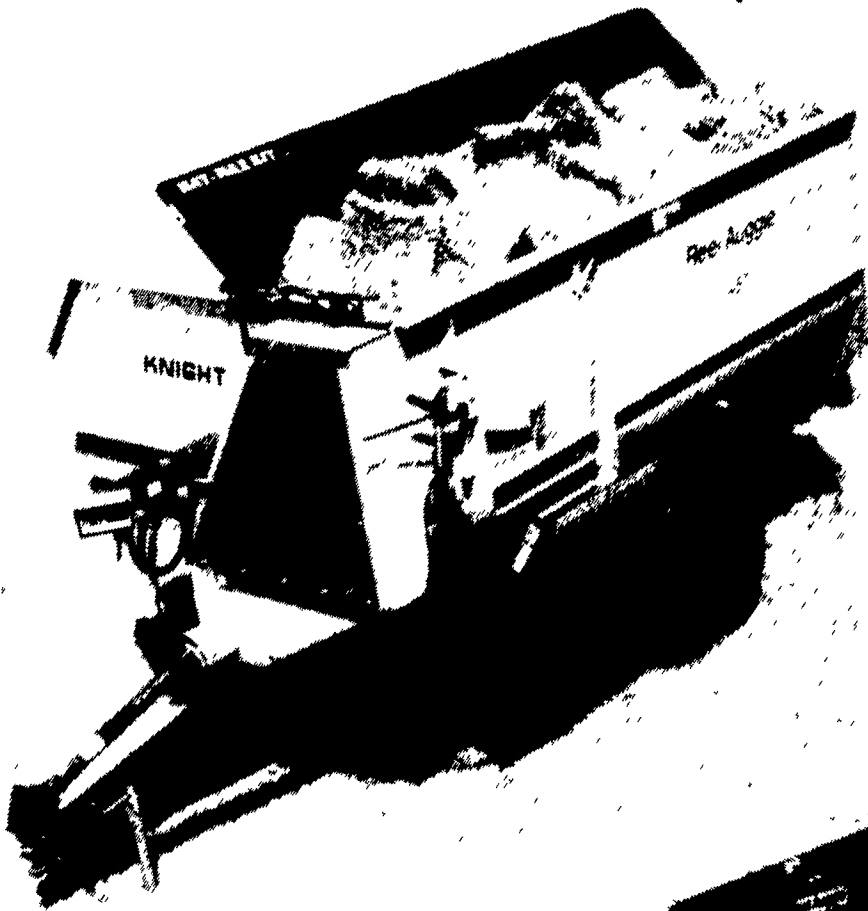

TODD FARM EQUIPMENT

**3000
Series**

Reel Auggie Mixer®

Tow and Stationary Reel Auggies Will Be On Display

- New Retail Financing,
No Down Payment
5-Year Plan

**LESS PRESSURE,
FRICTION,
AND WEAR...
FASTER MIXING
AND
BETTER FEED
QUALITY...**

**ALL FEATURES OF
THE KNIGHT
REEL AUGGIE**

The larger size Reel Auggies are available
truck mounted.

All models are available for stationary
applications.

3000 SERIES REEL AUGGIES

FEATURE THE FOLLOWING ADVANTAGES:

- Blends by gently lifting, fluffing, and tumbling the entire load, reducing mix time, power requirement, machine wear, and dead spots
- Aggressive upper and lower auger with hardened, replaceable knives, for thorough end-to-end movement
- Shear angle for both the upper and lower auger
- Simple slide tray or three auger discharge available
- Oil bath drive with external grease banks
- Constant Velocity PTO with integral slip clutch
- Hay-Max Kit option for better break-up of most hay and bulk materials
- Tow, truck mounted, and stationary units from 147 to 488 cubic feet