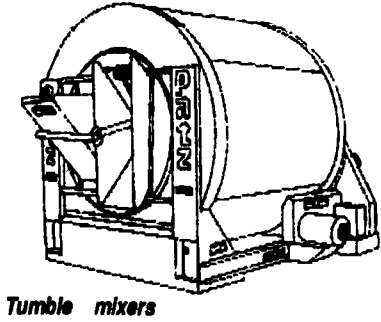

Don't Miss The Patz Display At The PENNA. FARM SHOW Booths 568-570 & 585-587

**Low Rate
Financing
Up To 48 Months**

**Mixing T.M.R.
the Way
You Want**

Trailer
mounted
auger
mixers

Stationary
auger
mixers

Tumble mixers

- Open-Top Mixers
- Tumble Mixers

**Model
8820**
Ring-
drive
dual-
auger
silo
unloader

NEW!

**Model
8810**
Dual-auger
center-
drive silo
unloader
with Patz
quality

MODEL 8810

**Model 1512
Manure Pump**

For slurry
manure