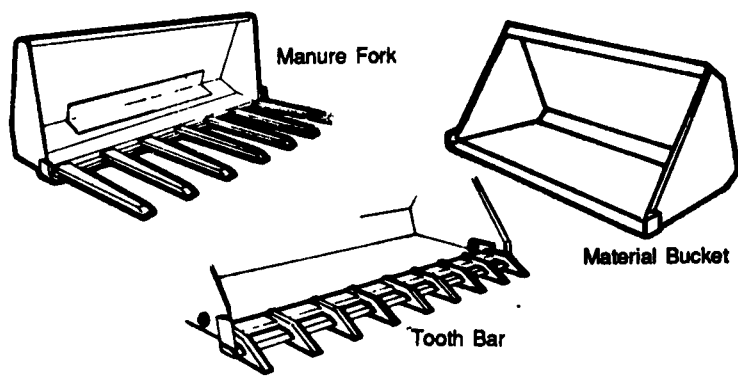

ATTACHMENTS for Skid Steer Loaders

- Standard or Custom Sizes
- Hardened, Beveled Edge
- 7 gauge Material (other gauges available)

Call for a Quote!

PA (717) 354-8721

US (800) 342-0905

325 West Main St., New Holland, PA 17557