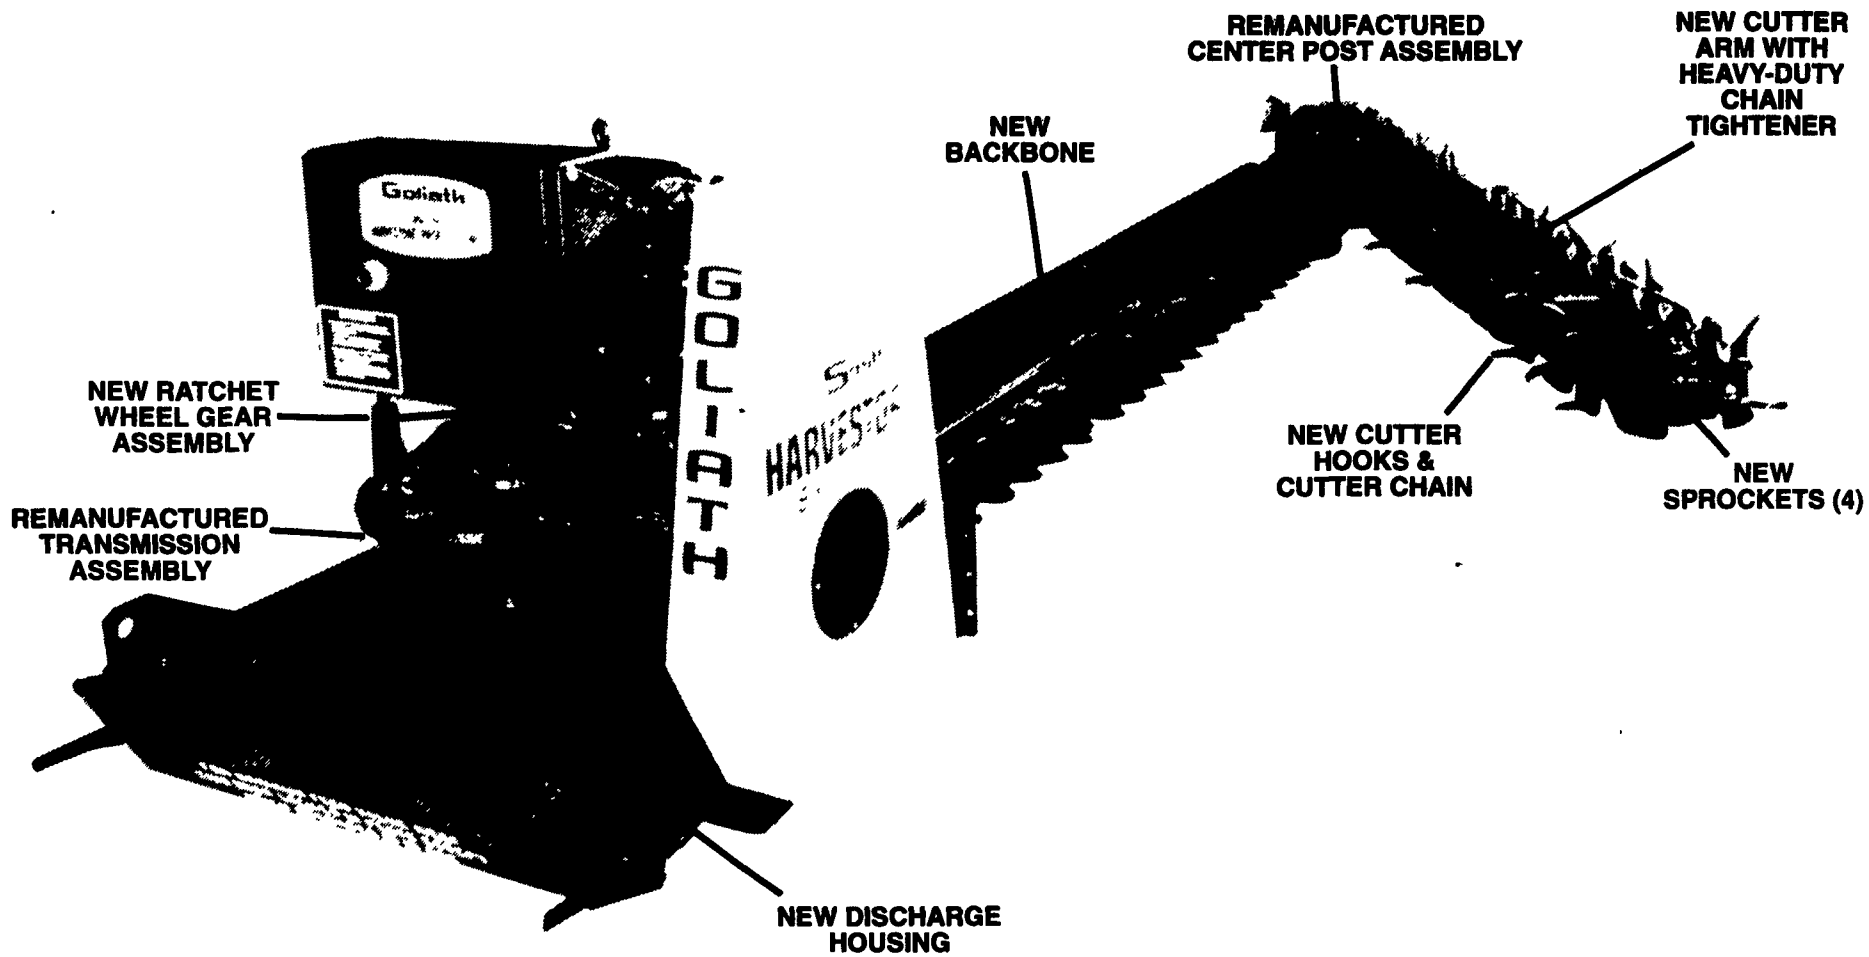

SAVE! SAVE! SAVE!

SAVE UP TO \$1,995
 ON A
**REMANUFACTURED
 MODEL 70 STANDARD
 GOLIATH® UNLOADER**

Remanufactured right here in New Holland, PA by Penn Jersey!

ACT NOW - QUANTITY IS LIMITED!

PENN JERSEY PRODUCTS, INC.