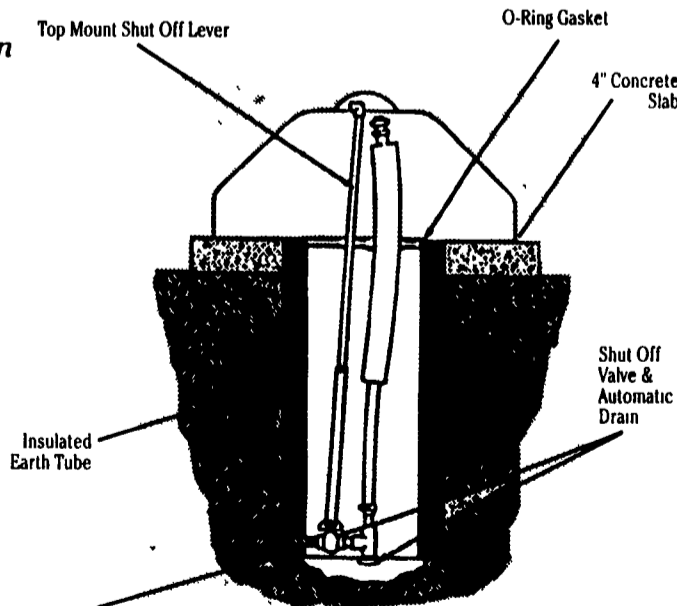

This diagram shows how ground water enters the heavily insulated Freedom Fountain.

Contact your Agway Service Center Nearest You Today

PENNSYLVANIA

Chambersburg
800-356-4572

Pleasant Gap
800-533-3866

Union City
800-328-7768