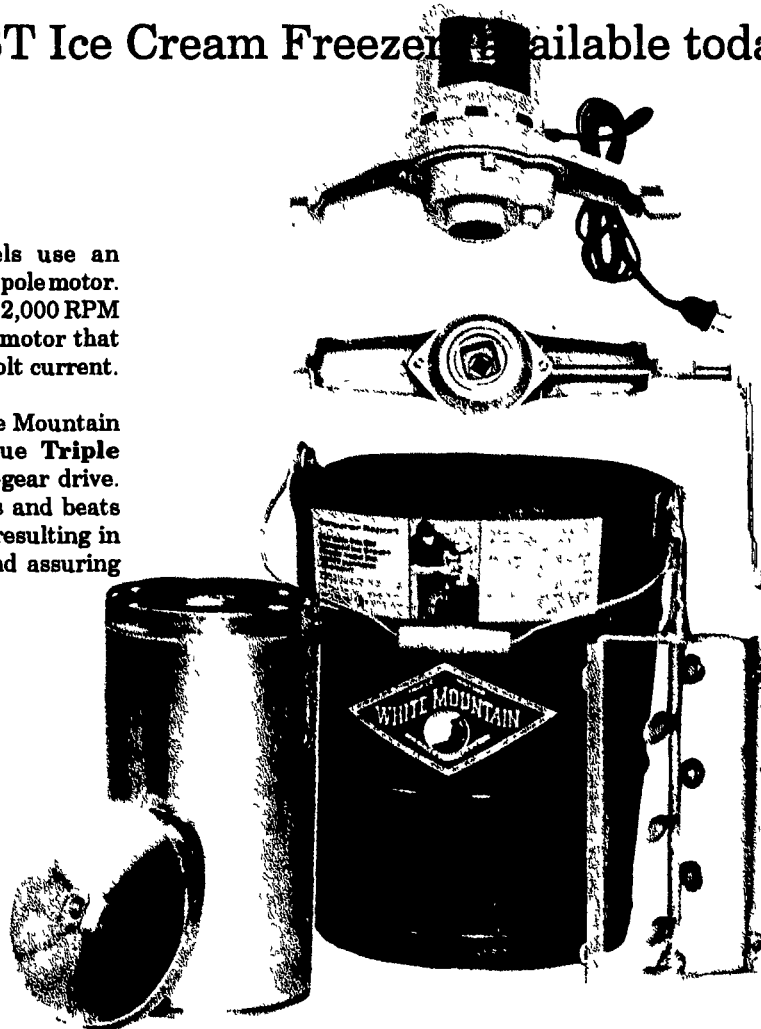

# White Mountain

for the **FINEST** Ice Cream Freezer available today!

**1. Motor:** Cheaper models use an insufficient 3000 RPM shaded pole motor. Only White Mountain use a 12,000 RPM commercial grade universal motor that operates on AC or DC 115 volt current.

**2. Gear Frame:** Only White Mountain Freezers feature the unique **Triple Motion Action** with the 3-gear drive. This process properly mixes and beats the entire cream contents, resulting in the smoothest ice cream and assuring even freezing.

**3. Tub:** Freezer tubs are manufactured of select New England pine and bound with strong galvanized hoops. The tubs are fitted with electro-less nickel plated fixtures to ensure durability.

**4. Can:** Tall profile can design allows cream to come in closer contact with ice and salt to give faster freezing. The cans are manufactured of heavy-duty Stainless Steel to guarantee long life. (Five year warranty on can)