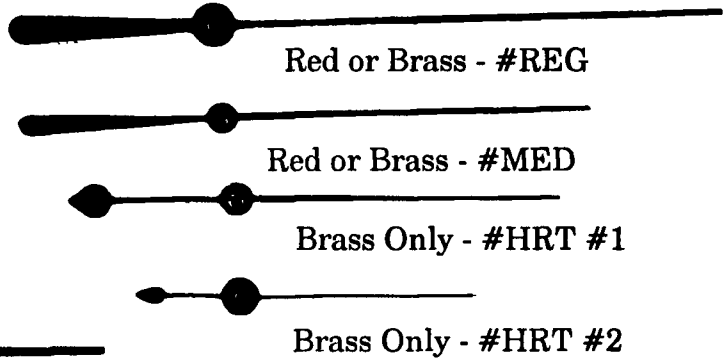

ALL HANDS ARE SHOWN ACTUAL SIZE.

All hands available in black or brass finish.. Sweep second hands in red or brass.

All clock movements/motors are complete with hands; hour, minute and sweep (where used). Choose from the hands at left and specify black or brass color. If you do not specify color or # of hand, we will send our regular #9900 in Brass finish with the #MED brass sweep. This is by far the most popular hand for all around usage.

NOTE: These hands DO NOT fit the SM127 Musical Movement shown elsewhere in this catalog. The SM127 uses a special type hand that is furnished with that movement.

SWEEP SECOND HANDS

Red or Brass - #REG

Red or Brass - #MED