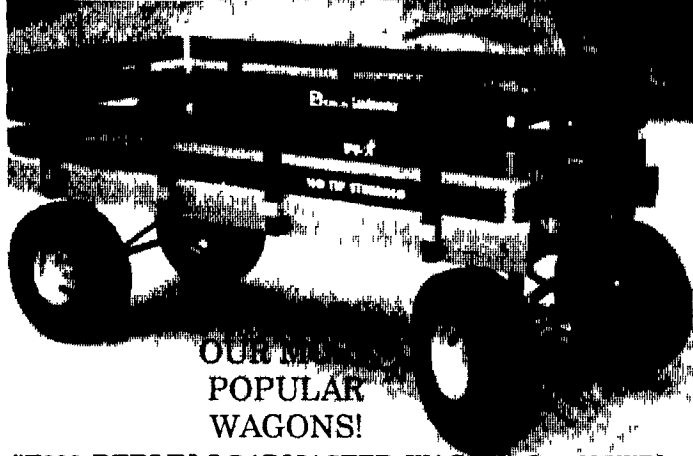

MODEL #F600

BERLIN LOADMASTER WAGON!

NO MORE TIPPING!

OUR MOST POPULAR WAGONS!

#F600 BERLIN LOADMASTER WAGON! Our NEWEST and BIGGEST Berlin WAGON EVER! A LARGER size, this wagon is 40 x 20 x 9"! Built for even BIGGER loads. This wagon has the famous Berlin AUTO STEER no-tipping front end safety steering! An exclusive of Berlin!! Wheel assembly does not extend past the front end!! Balloon (pneumatic) tires are 410 / 350 size for a smoother ride; metal wheels, ball bearings, grease fittings! Riveted stake pockets, Hardwood side racks and rails. Red and natural color. Weight is 60 lbs.

Our Discount Price: \$154.95!

WAGONS FOR ALL AGES!

MODEL #400

BERLIN EXPRESS WAGON!

NO MORE TIPPING!

#F400 BERLIN EXPRESS WAGON! Our MOST POPULAR WAGON EVER! This wagon has the famous Berlin AUTO STEER no-tipping front end safety steering! An exclusive of Berlin! Wheel assembly does not extend past the front end!! Balloon (pneumatic) tires are 280/250 size for a smoother ride; metal wheels, ball bearings, grease fittings! Riveted stake pockets, Hardwood side racks and rails. Red and natural color. Size is 36x17x9. Weight is 40 lbs.

Our Discount Price: \$114.95!

BERLIN P-WEE WAGON

NO MORE TIPPING!

#F257 BERLIN P-WEE FLYER. This smaller version of the Berlin Flyer Wagon has all the same QUALITY construction and front end assembly. Removable hardwood racks and rails. Red racks, natural color bed. Size: 26 1/2 x 15 1/2 X 7". Wheels are 7" x 1.5, white with black rubber, grafoil bearings! This wagon is ideal for the 3 to 8 year olds. Weight 22 lbs.