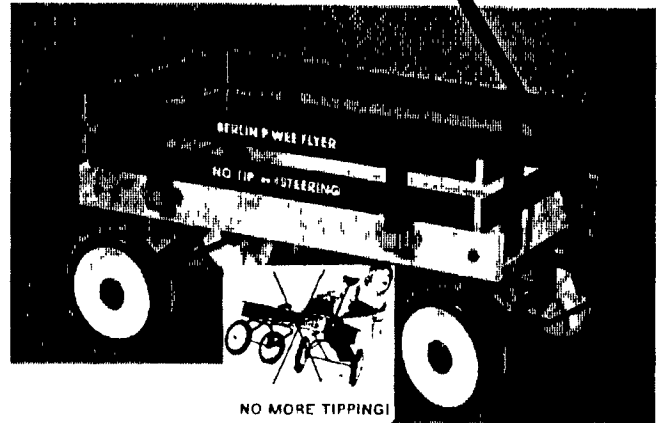

NO MORE TIPPING!

#F257 BERLIN P-WEE FLYER. This smaller version of the Berlin Flyer Wagon has all the same QUALITY construction and front end assembly. Removable hardwood racks and rails. Red racks, natural color bed. Size: 26 1/2 x 15 1/2 X 7". Wheels are 7" x 1.5, white with black rubber, grafoil bearings! This wagon is ideal for the 3 to 8 year olds. Weight 22 lbs.

Our Discount Price: $44.95!

NO MORE TIPPING!

BERLIN FLYER WAGON #F310