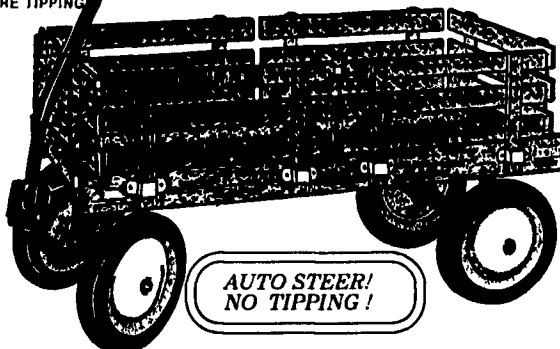

Our Discount Price: \$154.95!

WAGONS FOR ALL AGES!

MODEL #400

BERLIN EXPRESS WAGON!

NO MORE TIPPING!

#F400 BERLIN EXPRESS WAGON! Our MOST POPULAR WAGON EVER! This wagon has the famous Berlin AUTO STEER no-tipping front end safety steering! An exclusive of Berlin! Wheel assembly does not extend past the front end!! Balloon (pneumatic) tires are 280/250 size for a smoother ride; metal wheels, ball bearings, grease fittings! Riveted stake pockets, Hardwood side racks and rails. Red and natural color. Size is 36x17x9. Weight is 40 lbs.

Our Discount Price: \$114.95!

BERLIN P-WEE WAGON

NO MORE TIPPING!

#F257 BERLIN P-WEE FLYER. This smaller version of the Berlin Flyer Wagon has all the same QUALITY construction and front end assembly. Removable hardwood racks and rails. Red racks, natural color bed. Size: 26 1/2 x 15 1/2 X 7". Wheels are 7" x 1.5, white with black rubber, grafoil bearings! This wagon is ideal for the 3 to 8 year olds. Weight 22 lbs.

Our Discount Price: \$44.95!

NO MORE TIPPING!

BERLIN FLYER WAGON #F310

AUTO STEER! NO TIPPING!

#F310 BERLIN FLYER! The F310 wagon is similar in size and construction to the #400 above, but does NOT have balloon tires nor grease fittings and ball bearings. The AUTO STEER no-tipping front end; safety steering is an exclusive of Berlin. Wheel assembly doesn't extend past the front end!! Solid rubber tires are 10 x 1 1/2 size for a smooth ride; metal wheels, Grafoil bearings! Riveted stake pockets, Hardwood side racks and rails. Red and natural color. Size: 36 x 17 x 9". Great for all kids 5 and older! Weight is 38 lbs.