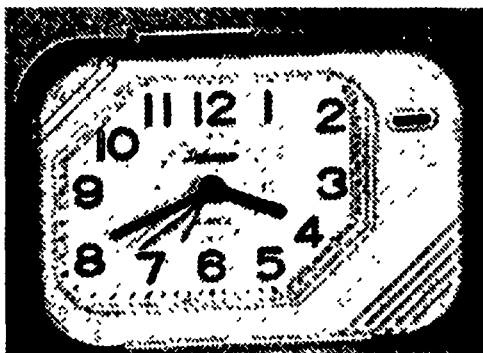

ACTUAL SIZE AT RIGHT