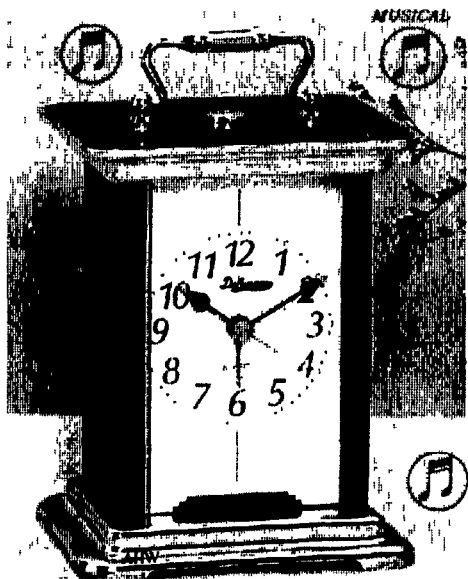

Delweaco

HOURLY MUSIC AND STRIKE CLOCK!

#5102H DELWEACO CARRIAGE CLOCK! MINI CHIME, STRIKE, & ALARM CLOCK! 16 MELODY AND HOURLY STRIKING! Plays a DIFFERENT TUNE on EVERY hour; after the tune, it STRIKES the correct time! Shuts its self off during the night (no music or striking from 10 PM to 5 AM.) At 6 AM it will again play music and then strike 6! Uses a high quality speaker system for BEAUTIFUL sound. You will be amazed at the music quality! Plays such all time favorites as 'Long, Long Ago', 'Cuckoo Waltz', 'Home on the Range', 'Farmer in the Dell', 'Home Sweet Home', and 11 more! List of song titles included with clock. (Music and striking lasts about 30 seconds). This is also an ALARM CLOCK. Has a standard (medium loudness) 'Beeper' type alarm (does NOT wake to music). The music nor striking will not sound when the alarm is set to 'ON'. This allows daytime use of the alarm. Alarm on/off button is located on top for easy reach. The clock is available in all WHITE, WHITE w/GOLD TRIM, & BLACK w/ GOLD TRIM; (will match any bedside or any other room) clear crystal over black numerals, black hour/minute hands, grey alarm and sweep hands. Size is 6" tall, 4" wide and 3" deep. Uses 3 'AA' batteries (not included - see below). ONE YEAR WARRANTY. This is another of the DELWEACO series and is completely serviceable. Suggested Retail: \$34.95.