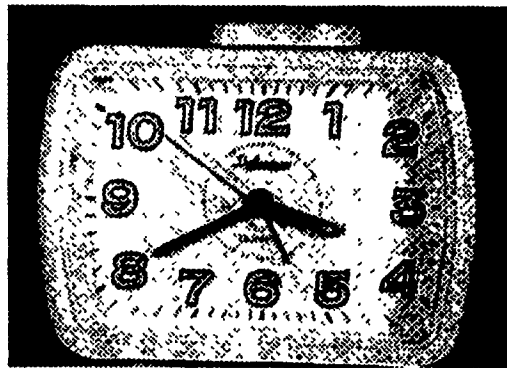

OUR MOST POPULAR ALARM!!

#3112Z *Delveaco* SNOOZE ALARM!

#3112Z

Light & Ascending beeper

This new battery alarm is 4 1/2 X 3 1/2 X 2 1/4", has a LIGHT, a LOUD ascending Beeper, and is very easy to read, even at night! White dial, luminous numbers, black hands, sweep second hand, and set hand. Case is Black back and White front, white trim. Top shut-off button. Snooze is activated by pressing the Light button. This makes for trouble free and positive light and snooze activation! The Beeper is loud enough to wake the soundest sleeper, yet starts soft for those who wake easy! Uses 1 'C' battery (not included-see below). Our ONE YEAR WARRANTY! Retail: \$24.95

Delveaco #1103

TRAVEL ALARM Clock. Small 2 1/2 x 2 1/2 x 1 1/4 deep is excellent for travel or for bedside use! Has an Ascending Beeper! Gets louder and louder. WILL WAKE EVEN THE SOUNDEST SLEEPER. Uses 1 'AA' alkaline battery that lasts from 1 to 2 years. Case is Off-White, with easy to read white dial, black hands. Ideal

Our Discount Price: **\$13.95!**

NEW! JUST ARRIVED!

by
SPARTUS

#42 VIVA

Battery operated quartz

New #42 VIVA All WHITE Case, easy to read white dial with large black numbers. 8-1/2 overall diameter, 6-1/2 dial. Battery operated, quartz movement accurate to 1 second per day! Uses 1 'AA' battery (not included). Alkaline type battery will last about 2 years! This clock is ideal for the kitchen, bath, utility room, etc. Matches any decor. FIVE YEAR Spartus GUARANTEE! Retail: \$10.95