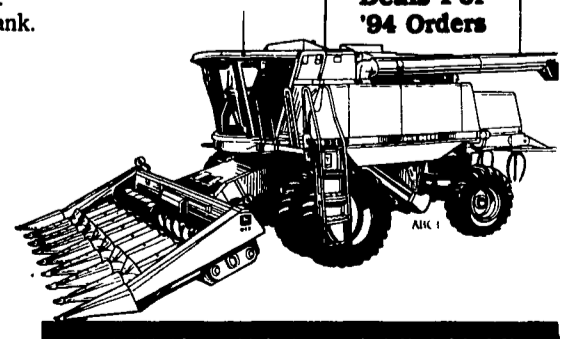

GOOD DEALS... AND A GOOD DEAL MORE.

JOHN DEERE

JOHN DEERE