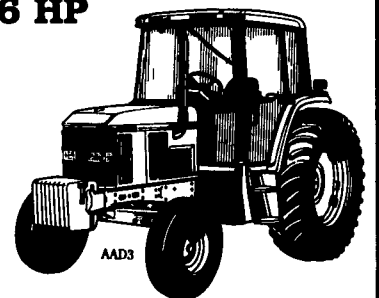

BUILT IN WATERLOO, IOWA

Introducing the new John Deere 100-hp 7400 Tractors

MODEL 7400
100 HP MFWD With ComfortGard Cab
\$918^{00*}
60 Month Lease Payment

- * 10% Advance Lease Payment
- * 10% Purchase Option

AN ALL-NEW BREED OF POWER

JD 6200 TRACTOR 66 HP

Model 6200
66 HP, 2 WD, With Comfort Gard Cab (Demo Only)
Cash \$30,500⁰⁰
With Waiver Until March 1, 94
\$30,900⁰⁰ and 6.9% Financing For Qualified Buyers

110 South Railroad Ave. New Holland, PA 17057
(717) 354-4191

Monday-Thursday 7:30-5:00
Saturday 7-noon

WESTENDORF

Loader Specialist SINCE 1934

- Excellent Dump & Roll Back Angles
- Level-Matic - No spill feature (TA-26, 46)
- Black Loader Color - Compliments your tractor color and design
- Snap Attach - Automatically hooks up attachment (Pat.)