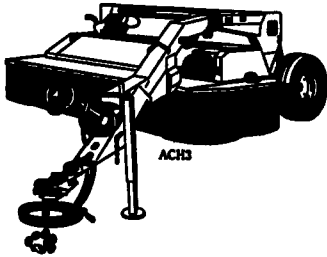

HURRY! THE SUN GOES DOWN ON THIS DEAL NOV. 30, '93

* ELIGIBLE EQUIPMENT - NEW JOHN DEERE ROUND BALERS, SQUARE BALERS, PTO FORAGE HARVESTERS, RAKES, AND MOWER CONDITIONERS (NEW MOWER CONDITIONERS MODEL 820, 920 and 930 ARE EXCLUDED)

IN STOCK:

- JD 328 Square Baler
- JD 338 Square Baler
- JD 348 Square Baler

IN STOCK:

- (1) 1470 12 Ft. Disk Mower/Conditioner

- (2) 1219 9 Ft. Sicklebar Mower/Conditioner

IN STOCK: JD 3950 POWR-MIZER Forage Harvester SPECIAL PRICE!

(1 Only Demo)

COMING IN:

- JD 335 Round Baler
- JD 385 Round Baler
- JD 435 Round Baler

435 Round Baler

GROUND BREAKING SALE

PLAN TILLAGE SYSTEMS NOW. PLAN TILLAGE SAVINGS NOW.

There's never been a better time to talk tillage with us. And there's never been a better time to save big on Tillage and Crop Care equipment than now. From now until January 31, 1994, stop in and discuss your tillage needs because no one offers you more quality equipment choices or better information on complete cropping systems than we do.