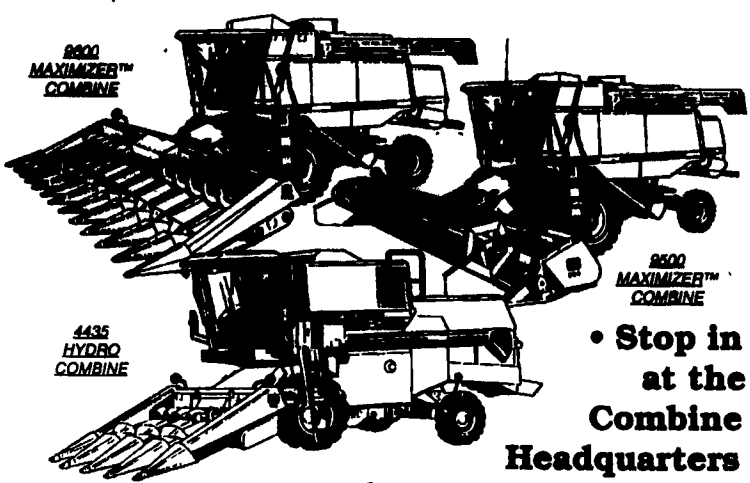

**JOHN DEERE**

**COMBINES:  
ALL SIZES, ALL READY**

- Stop in at the Combine Headquarters for the best selection.
- Maximizer combines: 185- to 260-hp, latest technology, traditional quality.
- Four-row 4435 Hydro Combine... deluxe features at an economy price.
- Wide choice of corn heads, row-crop heads, and platform types.

**No Interest  
Till Fall '94**

**TILLAGE  
TOOLS:  
ALL  
TYPES,  
ALL  
READY**

- Count on us for a wide choice of tillage tools with affordable quality.
- Moldboard and chisel plows... mulch tillers... and V-rippers.
- Tandem and offset disks...field cultivators... mulch finishers...roller harrows... rotary hoes...row-crop cultivators.
- Conservation equipment? We have all you need, preplant to post-harvest.

**HAY TOOLS: ALL KINDS,  
ALL READY**

- See the biggest selection.
- 750-...1,000-...1,050-...and 2,000-pound round bales. Surface wrap or twine tie with the two largest.
- Four square balers that make bales that stack like bricks.
- Mower/conditioners: rotary disk and sickle-bar models, from 7-ft. 3-in. to 16-ft.
- Plus mowers, self-propelled windrowers, tedders, rakes, forage harvesters, and other equipment.

**2.9% For  
36 Months**

**ALL-NEW JOHN DEERE  
110-, 125-, AND 145-HP  
7000 SERIES TRACTORS**

- All-new engine performance with up to 38 percent torque rise.
- All-new ComfortGard™ cab with 40 percent more interior room.
- All-new visibility with 29 percent more glass area.
- All-new 16-speed PowrQuad™ transmission: powershift convenience with synchronized economy.
- All-new 19-speed Power Shift, optional.
- All-new John Deere designed hydraulics with greater capacity - more pressure, easier coupling, faster, multi-function response, and improved steering and braking.
- Three all-new models: 110-hp 7600, 125-hp 7700, and 145-hp 7800 tractor.