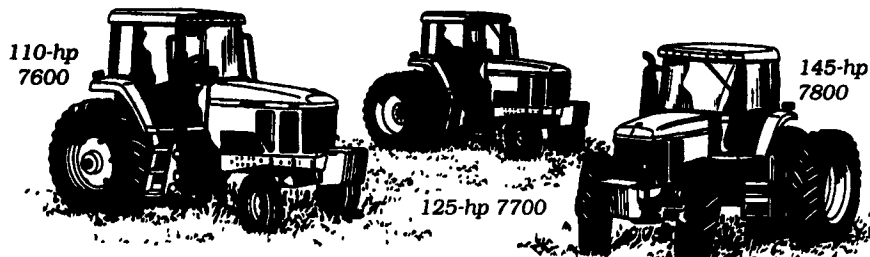

**JOHN DEERE**

**COMBINES:  
ALL SIZES, ALL READY**

- Stop in at the Combine Headquarters for the best selection.
- Maximizer combines: 185- to 260-hp, latest technology, traditional quality.
- Four-row 4435 Hydro Combine... deluxe features at an economy price.
- Wide choice of corn heads, row-crop heads, and platform types.

**No Interest  
Till Fall '94**

**TILLAGE  
TOOLS:  
ALL  
TYPES,  
ALL  
READY**

- Count on us for a wide choice of tillage tools with affordable quality.
- Moldboard and chisel plows... mulch tillers... and V-rippers.
- Tandem and offset disks...field cultivators... mulch finishers...roller harrows... rotary hoes...row-crop cultivators.
- Conservation equipment? We have all you need, preplant to post-harvest.

**HAY TOOLS: ALL KINDS,  
ALL READY**

- See the biggest selection.
- 750-...1,000-...1,050-...and 2,000-pound round bales. Surface wrap or twine tie with the two largest.
- Four square balers that make bales that stack like bricks.
- Mower/conditioners: rotary disk and sickle-bar models, from 7-ft. 3-in. to 16-ft.
- Plus mowers, self-propelled windrowers, tedders, rakes, forage harvesters, and other equipment.

**2.9% For  
36 Months**

**ALL-NEW JOHN DEERE  
110-, 125-, AND 145-HP  
7000 SERIES TRACTORS**

- All-new engine performance with up to 38 percent torque rise.
- All-new ComfortGard™ cab with 40 percent more interior room.
- All-new visibility with 29 percent more glass area.
- All-new 16-speed PowrQuad™ transmission: powershift convenience with synchronized economy.
- All-new 19-speed Power Shift, optional.
- All-new John Deere designed hydraulics with greater capacity - more pressure, easier coupling, faster, multi-function response, and improved steering and braking.
- Three all-new models: 110-hp 7600, 125-hp 7700, and 145-hp 7800 tractor.