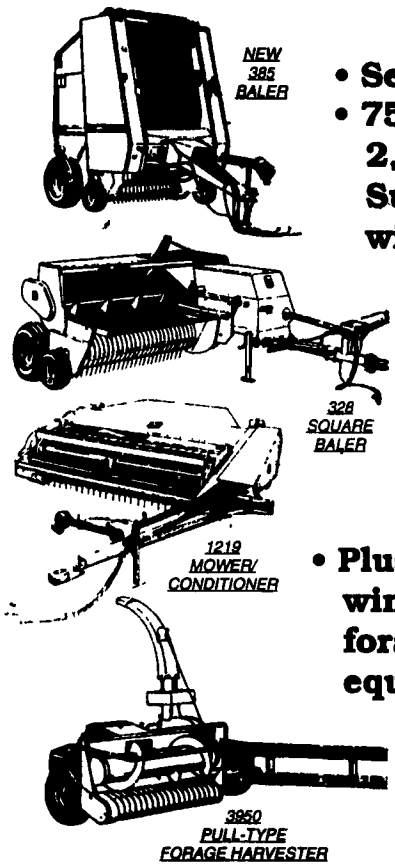

**JOHN DEERE**

**COMBINES:  
ALL SIZES, ALL READY**

- Stop in at the Combine Headquarters for the best selection.
- Maximizer combines: 185- to 260-hp, latest technology, traditional quality.
- Four-row 4435 Hydro Combine... deluxe features at an economy price.
- Wide choice of corn heads, row-crop heads, and platform types.

**HAY TOOLS: ALL KINDS,  
ALL READY**

- See the biggest selection.
- 750-...1,000-...1,050-...and 2,000-pound round bales. Surface wrap or twine tie with the two largest.
- Four square balers that make bales that stack like bricks.
- Mower/conditioners: rotary disk and sickle-bar models, from 7-ft. 3-in. to 16-ft.
- Plus mowers, self-propelled windrowers, tedders, rakes, forage harvesters, and other equipment.

**2.9% For  
36 Months**

**ALL-NEW JOHN DEERE  
110-, 125-, AND 145-HP  
7000 SERIES TRACTORS**

- All-new engine performance with up to 38 percent torque rise.
- All-new ComfortGard™ cab with 40 percent more interior room.
- All-new visibility with 29 percent more glass area.
- All-new 16-speed PowrQuad™ transmission: powershift convenience with synchronized economy.
- All-new 19-speed Power Shift, optional.
- All-new John Deere designed hydraulics with greater capacity - more pressure, easier coupling, faster, multi-function response, and improved steering and braking.
- Three all-new models: 110-hp 7600, 125-hp 7700, and 145-hp 7800 tractor.