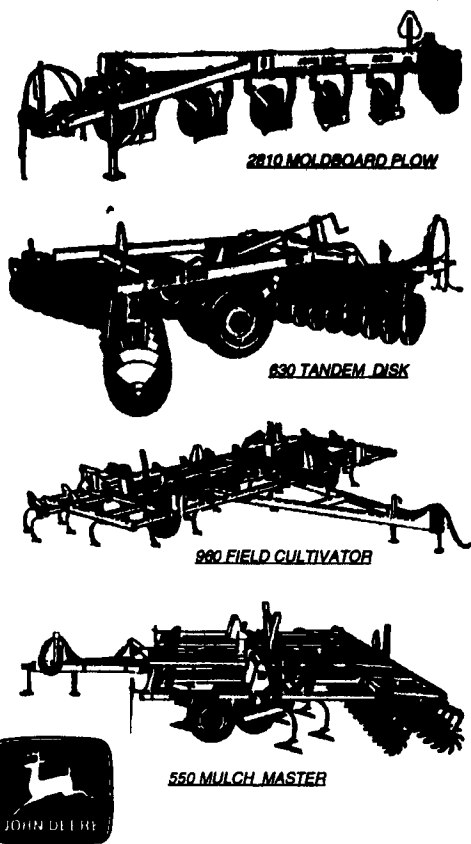

**JOHN DEERE**

**COMBINES:  
ALL SIZES, ALL READY**

- Stop in at the Combine Headquarters for the best selection.
- Maximizer combines: 185- to 260-hp, latest technology, traditional quality.
- Four-row 4435 Hydro Combine... deluxe features at an economy price.
- Wide choice of corn heads, row-crop heads, and platform types.

**No Interest  
Till Fall '94**

**TILLAGE  
TOOLS:  
ALL  
TYPES,  
ALL  
READY**

- Count on us for a wide choice of tillage tools with affordable quality.
- Moldboard and chisel plows... mulch tillers... and V-rippers.
- Tandem and offset disks...field cultivators... mulch finishers...roller harrows... rotary hoes...row-crop cultivators.
- Conservation equipment? We have all you need, preplant to post-harvest.

**HAY TOOLS: ALL KINDS,  
ALL READY**

- See the biggest selection.
- 750-...1,000-...1,050-...and 2,000-pound round bales. Surface wrap or twine tie with the two largest.
- Four square balers that make bales that stack like bricks.
- Mower/conditioners: rotary disk and sickle-bar models, from 7-ft. 3-in. to 16-ft.
- Plus mowers, self-propelled windrowers, tedders, rakes, forage harvesters, and other equipment.