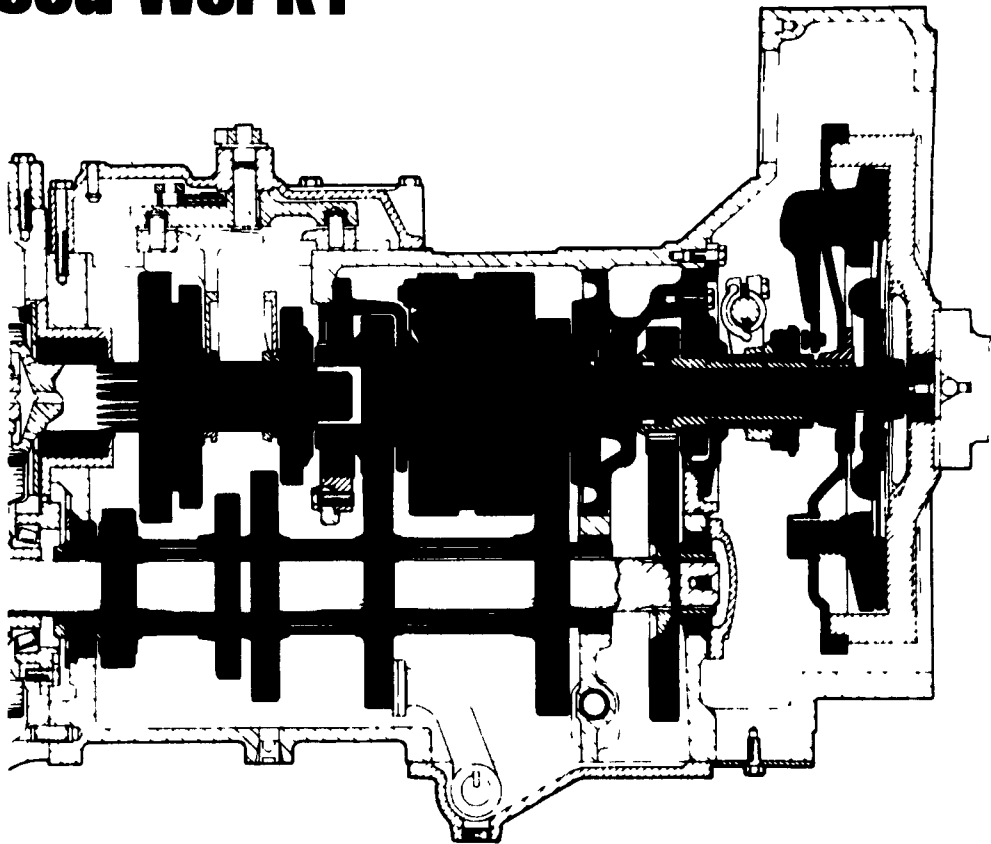

Transmission Need Work?

Uptime service.

WE'RE YOUR SOURCE

Put together our Factory Trained Service Technicians with Quality Assured Case IH parts, and you have an unbeatable combination of Total Product Support. We're dedicated to providing you top notch parts and service to keep your Case International equipment working at peak efficiency.

And we've made it easier on your budget with a price reduction on 170 drivetrain/transmission parts. 170 parts that are critical to the overall performance of your machines.

You can get Original Equipment quality Case IH parts at very competitive prices, everyday! Make us your first stop when you need parts and service.

© 1993 J I Case

BINKLEY & HURST BROS., INC.

133 Rothsville Station Rd., Lititz, PA 17543

Located 1/2 Mile North of Rothsville

(717) 626-4705 1-800-IT PAYS U